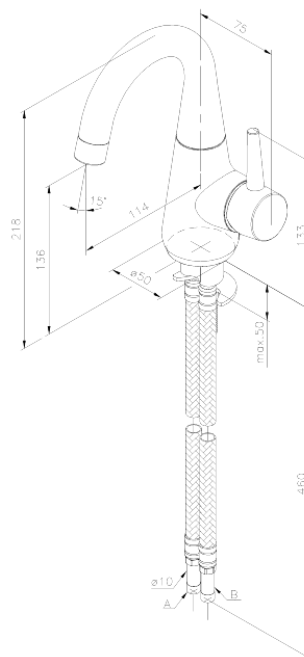

FM Mattsson Mora Group Denmark
Abildager 26 A, 2605 Brøndby, Denmark
Østbirkvej 2, 5240 Odense NØ, Denmark

+45 63 10 22 10 danmark@fmm-mora.com

For more information please visit www.damixa.com

damixa