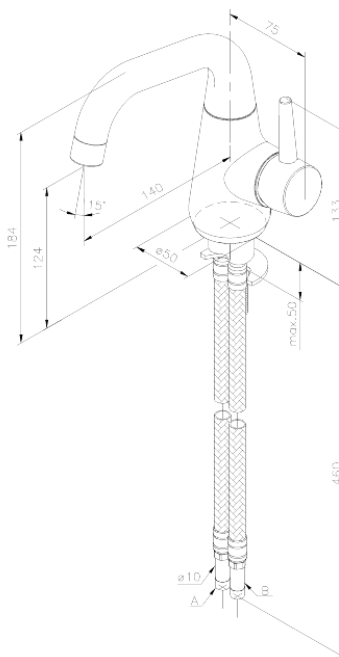

FM Mattsson Mora Group Denmark
Abildager 26 A, 2605 Brøndby, Denmark
Østbirkvej 2, 5240 Odense NØ, Denmark

+45 63 10 22 10 danmark@fmm-mora.com

For more information please visit www.damixa.com

damixa