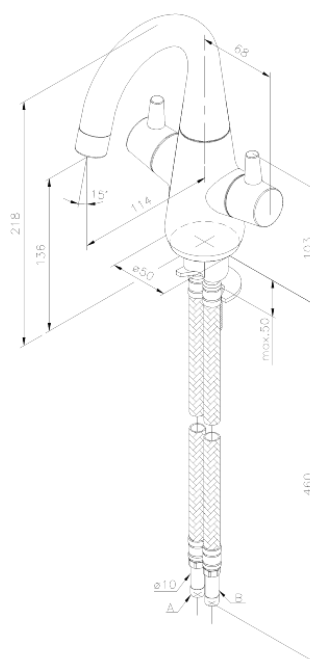

FM Mattsson Mora Group Denmark
Abildager 26 A, 2605 Brøndby, Denmark
Østbirkvej 2, 5240 Odense NØ, Denmark

+45 63 10 22 10 danmark@fmm-mora.com

For more information please visit www.damixa.com

damixa