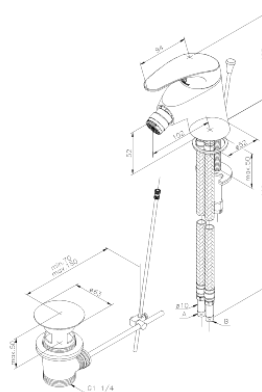

FM Mattsson Mora Group Denmark
Abildager 26 A, 2605 Brøndby, Denmark
Østbirkvej 2, 5240 Odense NØ, Denmark

+45 63 10 22 10 danmark@fmm-mora.com

For more information please visit www.damixa.com

damixa