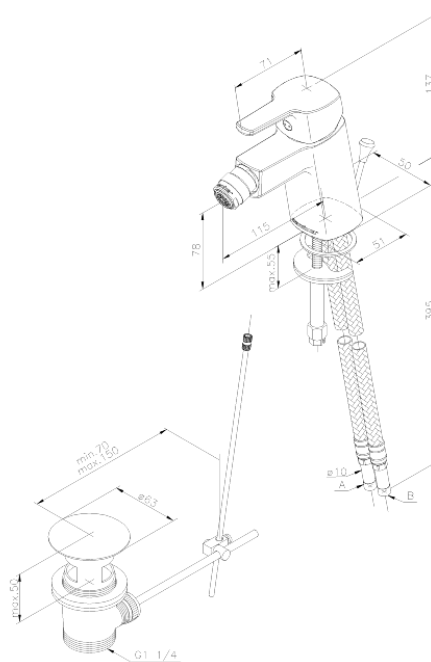

FM Mattsson Mora Group Denmark
Abildager 26 A, 2605 Brøndby, Denmark
Østbirkvej 2, 5240 Odense NØ, Denmark

+45 63 10 22 10 danmark@fmm-mora.com

For more information please visit www.damixa.com

damixa