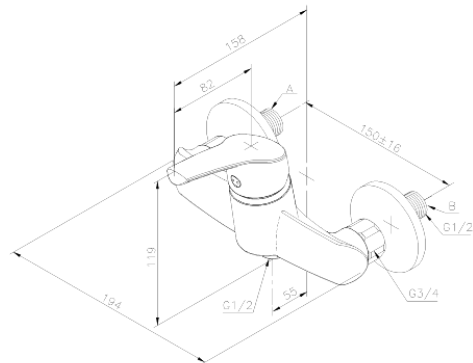

FM Mattsson Mora Group Denmark
Abildager 26 A, 2605 Brøndby, Denmark
Østbirkvej 2, 5240 Odense NØ, Denmark

+45 63 10 22 10 danmark@fmm-mora.com

For more information please visit www.damixa.com

damixa