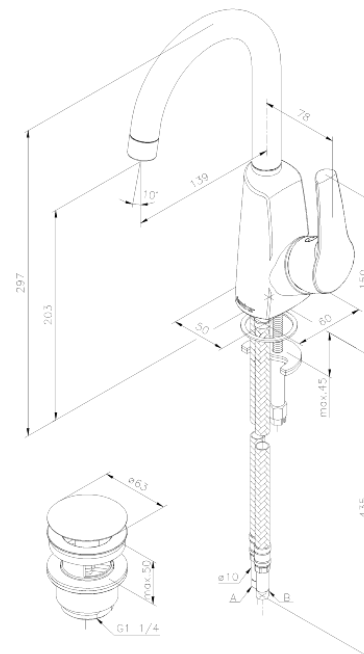

FM Mattsson Mora Group Denmark
Abildager 26 A, 2605 Brøndby, Denmark
Østbirkvej 2, 5240 Odense NØ, Denmark

+45 63 10 22 10 danmark@fmm-mora.com

For more information please visit www.damixa.com

damixa