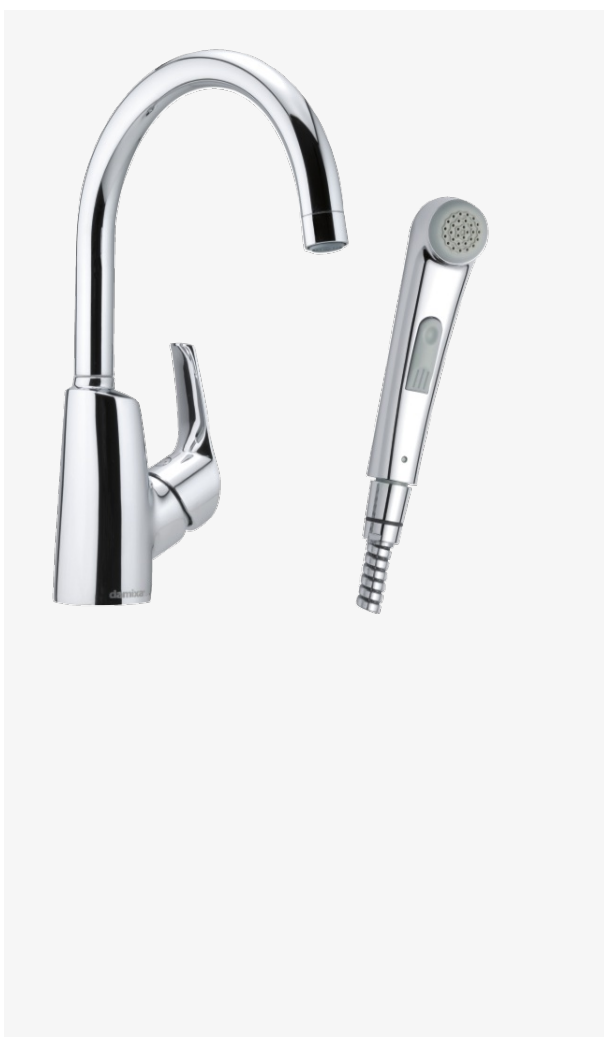

Rowan

Basin Mixer with sidespray

Article no.: 676330000

EAN no.: 5708516808114

Finish: Chrome

Series: Rowan

Standard features:

- Ceramic cartridge
- Scalding protection (38°C)
- Swivel spout
- Rub-clean aerator
- Cold-start
- Eco-Save water saving feature
- 1 handle