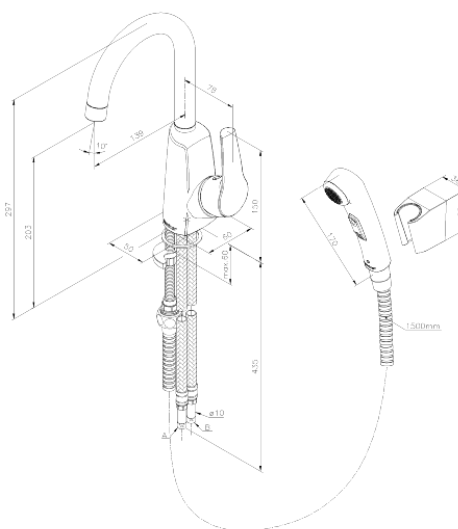

FM Mattsson Mora Group Denmark
Abildager 26 A, 2605 Brøndby, Denmark
Østbirkvej 2, 5240 Odense NØ, Denmark

+45 63 10 22 10 danmark@fmm-mora.com

For more information please visit www.damixa.com

damixa