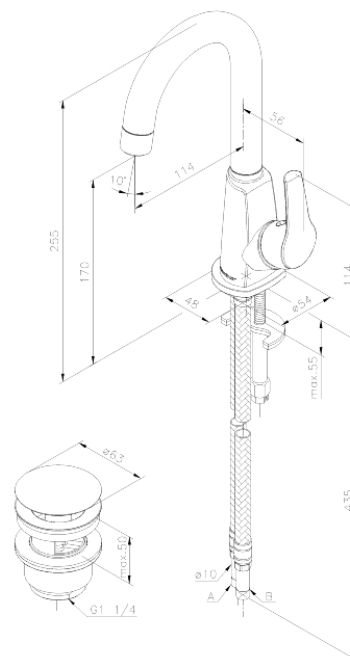

FM Mattsson Mora Group Denmark
Abildager 26 A, 2605 Brøndby, Denmark
Østbirkvej 2, 5240 Odense NØ, Denmark

+45 63 10 22 10 danmark@fmm-mora.com

For more information please visit www.damixa.com

damixa