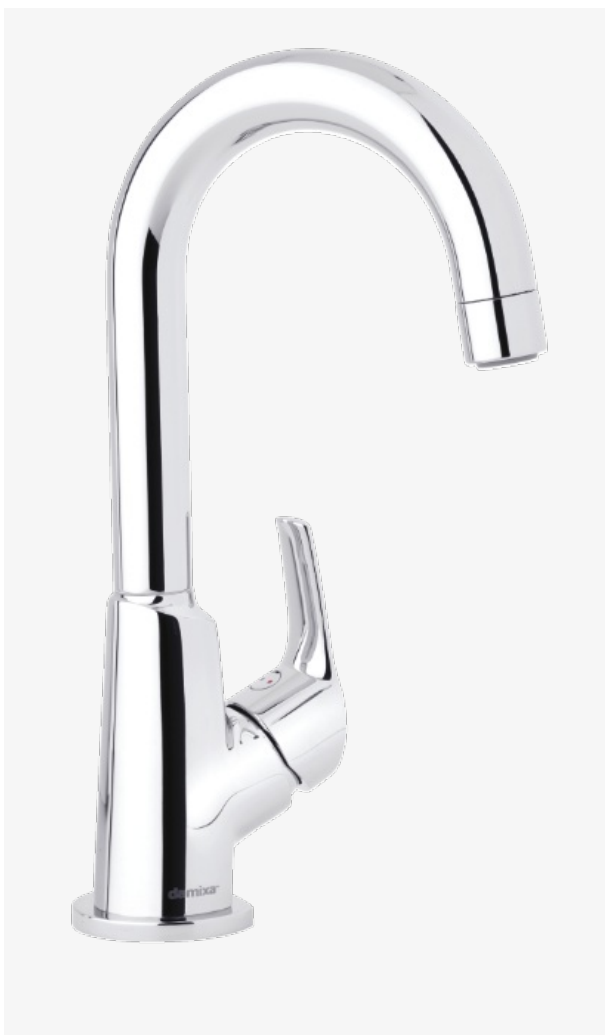

Rowan

# Piccolo Basin Mixer

Article no.: 677210000

EAN no.: 5708516810636

Finish: Chrome

Series: Rowan

## Standard features:

- Ceramic cartridge
- Swivel spout
- Pop up waste with click function
- 120° swivel limitation
- Rub-clean aerator
- Cold-start