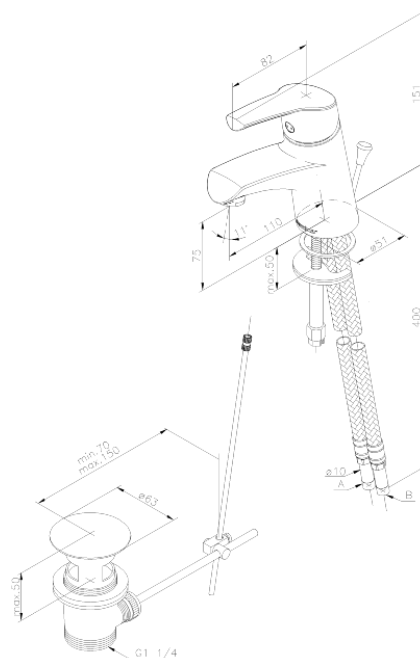

FM Mattsson Mora Group Denmark
Abildager 26 A, 2605 Brøndby, Denmark
Østbirkvej 2, 5240 Odense NØ, Denmark

+45 63 10 22 10 danmark@fmm-mora.com

For more information please visit www.damixa.com

damixa