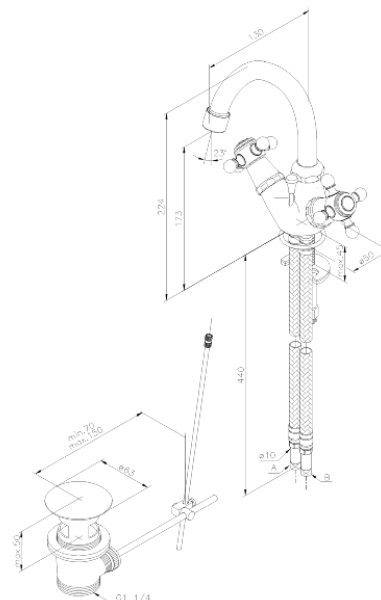

FM Mattsson Mora Group Denmark
Abildager 26 A, 2605 Brøndby, Denmark
Østbirkvej 2, 5240 Odense NØ, Denmark

+45 63 10 22 10 danmark@fmm-mora.com

For more information please visit www.damixa.com

damixa