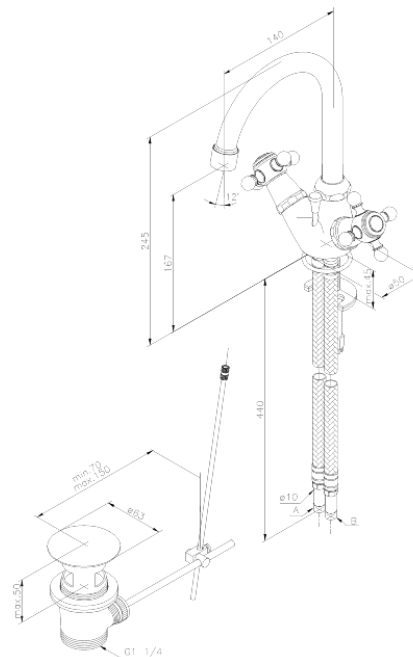

FM Mattsson Mora Group Denmark
Abildager 26 A, 2605 Brøndby, Denmark
Østbirkvej 2, 5240 Odense NØ, Denmark

+45 63 10 22 10 danmark@fmm-mora.com

For more information please visit www.damixa.com

damixa