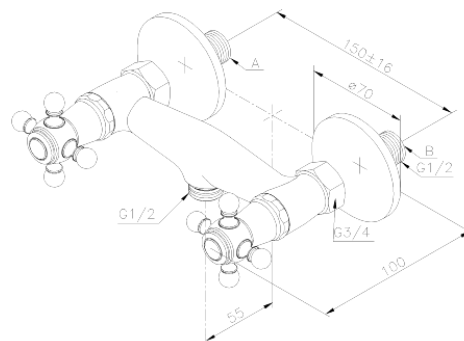

FM Mattsson Mora Group Denmark
Abildager 26 A, 2605 Brøndby, Denmark
Østbirkvej 2, 5240 Odense NØ, Denmark

+45 63 10 22 10 danmark@fmm-mora.com

For more information please visit www.damixa.com

damixa