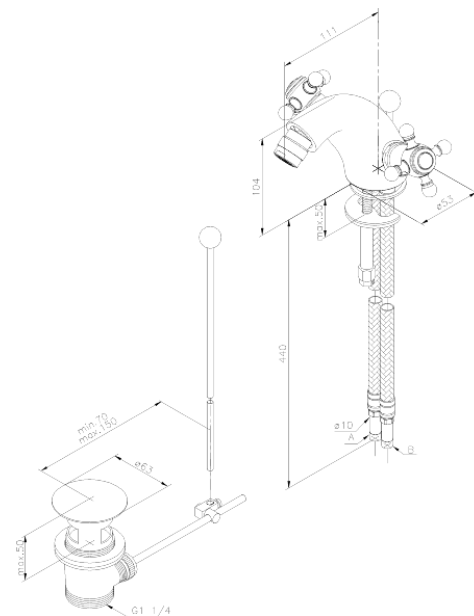

Tradition

Bidet with pop up waste

Article no.: 370350000
Finish: Chrome
Series: Tradition

EAN no.: 5708516213031

Standard features:

Ceramic head part
Pop up waste
2 handle
Water consumption max.12 l/min

Product features