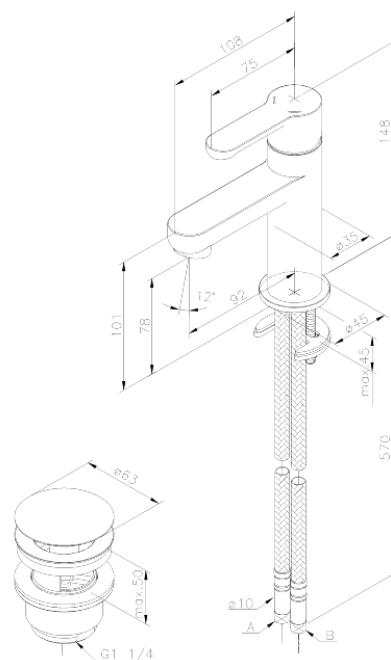

FM Mattsson Mora Group Denmark
Abildager 26 A, 2605 Brøndby, Denmark
Østbirkvej 2, 5240 Odense NØ, Denmark

+45 63 10 22 10 danmark@fmm-mora.com

For more information please visit www.damixa.com

damixa