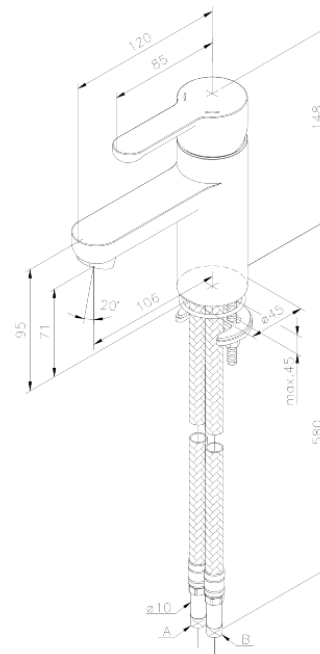

FM Mattsson Mora Group Denmark
Abildager 26 A, 2605 Brøndby, Denmark
Østbirkvej 2, 5240 Odense NØ, Denmark

+45 63 10 22 10 danmark@fmm-mora.com

For more information please visit www.damixa.com

damixa