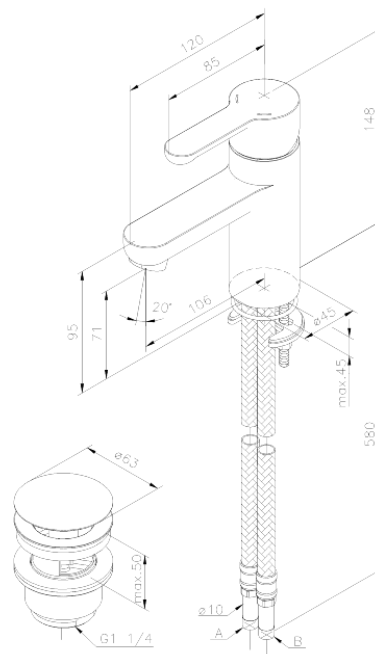

FM Mattsson Mora Group Denmark
Abildager 26 A, 2605 Brøndby, Denmark
Østbirkvej 2, 5240 Odense NØ, Denmark

+45 63 10 22 10 danmark@fmm-mora.com

For more information please visit www.damixa.com

damixa