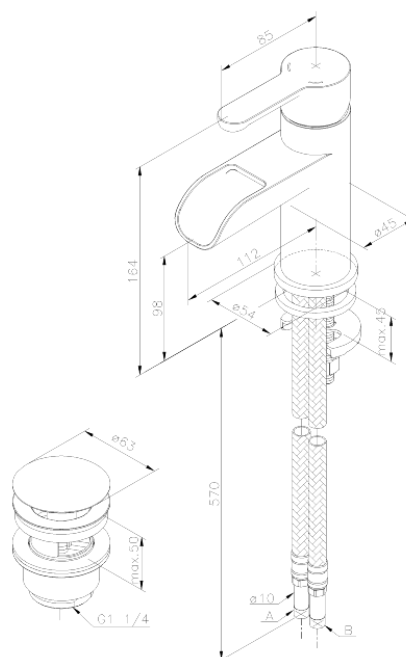

FM Mattsson Mora Group Denmark
Abildager 26 A, 2605 Brøndby, Denmark
Østbirkvej 2, 5240 Odense NØ, Denmark

+45 63 10 22 10 danmark@fmm-mora.com

For more information please visit www.damixa.com

damixa