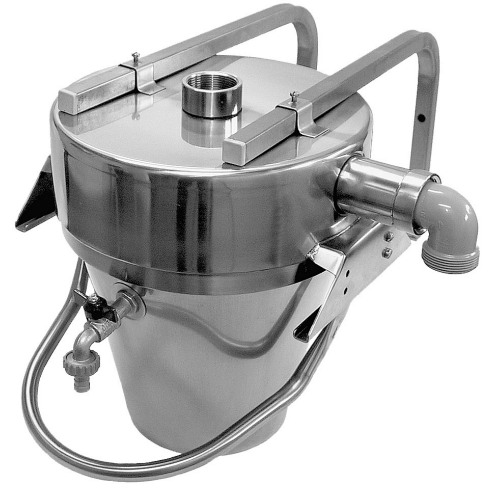

Sediment Separators Elcee 255

Art. no. E255 - 1080010
GTIN 8717556012198

Overall dimension in mm Ø300 x 382
Inlet dimension in mm 1.5"
Outlet dimension in mm 1.5"
Material AISI 304
Material thickness in mm 1.5
Gross weight in kg 7.70

Description

The plaster separator has a working volume of 9 litres and is ideal for filtering plaster residue from water. It is executed with a removable container which can be easily detached for emptying and cleaning.