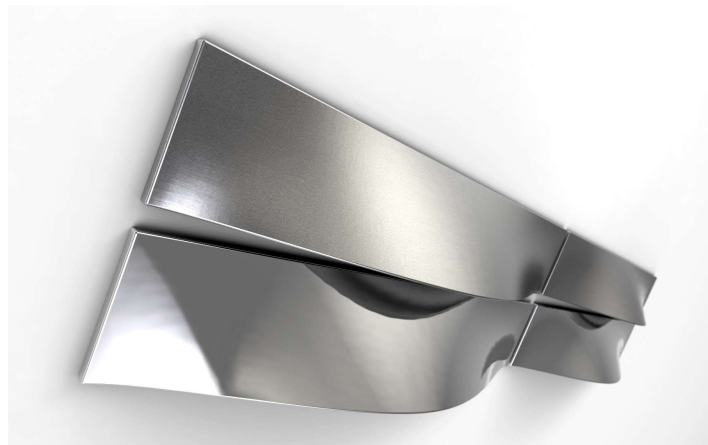

FROST

HANDLES

*Some handles have limited stock.
Please ask for quantities.

DESCRIPTION w: width / h: height / p: projection / ø: diameter	MODEL	CC	ITEM NO.	RETAIL PRICE EUR				
				Matt chrome code 05	Brushed code 10	Polished code 25	Anodized code 45	Black code 75
ZINC			(XX = FINISH CODE)					
BARCELONA 32 left w: 75mm / h: 31mm / p: 25mm		32MM	H2021.032.XXL	7,-	7,-	7,-		
BARCELONA 32 right w: 75mm / h: 31mm / p: 25mm		32MM	H2021.032.XXR	7,-	7,-	7,-		
BARCELONA 96 w: 150mm / h: 31mm / p: 25mm		96MM	H2021.096.XX	10,-	10,-			10,-
BARCELONA 128 w: 180mm / h: 31mm / p: 25mm		96MM	H2021.128.XX	12,-	12,-	12,-		
BARCELONA 192 w: 276mm / h: 31mm / p: 25mm		192MM	H2021.192.XX		23,-	23,-		23,-
BOSTON CC128 w: 148mm / h: 12mm / p: 31mm		128MM	H2507.128.XX	8,-	8,-			
BOSTON CC288 w: 308mm / h: 12mm / p: 31mm		288MM	H2507.288.XX	12,-	12,-			

BARCELONA