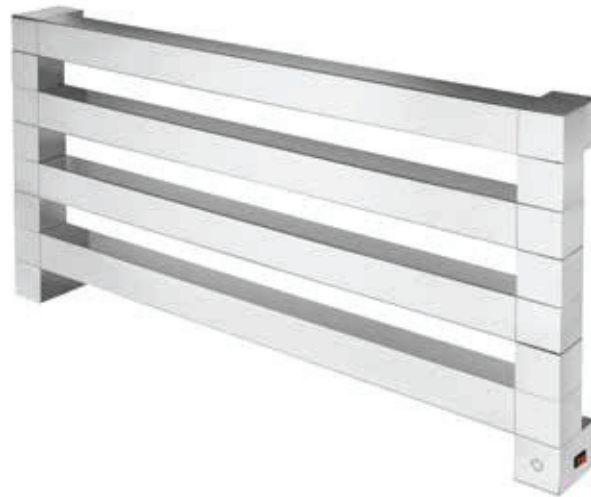

Cometa

8-581

€ **CHROME € 2.890,00**

Disponibili altre finiture a pag. 12
Other finishings available at page 12
Остальные отделки на стр. 12