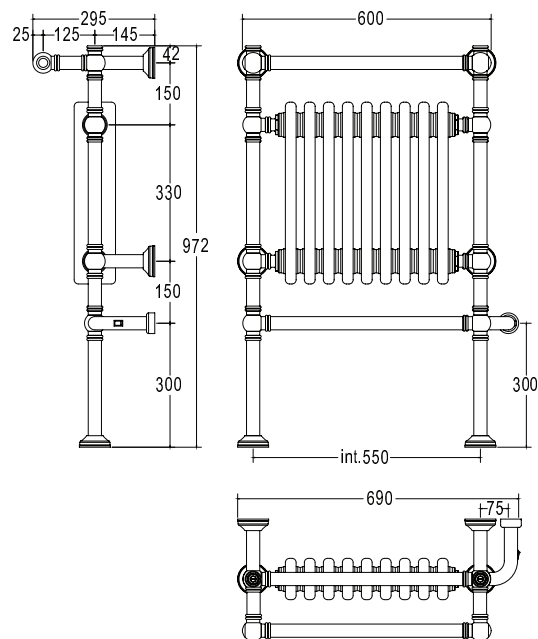

9-502

€ CHROME € 1.866,00

Disponibili altre finiture a pag. 12
Other finishings available at page 12
Остальные отделки на стр. 12

SC9502BXXX01..

Ricambi disponibili a richiesta
Spare parts available on request
Запасные части под заказ

Int.		TG			TG+V			V				
mm	inch	Watt	Kcal/h	Btu	Watt	Kcal/h	Btu	Watt	Kcal/h	Btu	Kg	Lb
550	21,65	300	258	1023	300	258	1023	300	258	1023	34,2	75,40

Scaldasalviette fisso componibile, con radiatore interno (in ferro), CON ROSONI IN BARRA DI OTTONE.

Fixed modular heated towel rail with internal iron radiator, WITH BRASS BAR WASHERS.

Модульный стационарный полотенцесушитель из латуни (с внутренним железным радиатором), С НАКЛАДКАМИ ИЗ ЦЕЛЬНОЙ ЛАТУНИ.

Misura del tubo	Ø32 mm
Modulo aggiuntivo	250mm/150mm
Collegamento elettrico	Scatola interruttore con tasto on/off
Resistenza	Cartuccia riscaldante
Filo con presa Schuko	✓
Aromaterapia	✓

Pipe dimension	Ø32 mm
Additional Module	250mm/150mm
Electric connection	On/off switch box
Electric element	Cartridge heater
Wire and Schuko Plug	✓
Aromatherapy	✓

Диаметр трубы	Ø32 mm
Дополнительный модуль	250mm/150mm
Электрическое подключение	коробка выключателя с кнопкой вкл./выкл.
Электрический нагревательный элемент	патронный нагреватель
Кабель с евро розеткой	✓
Ароматерапия	✓

318

Prezzi ricambi vedi pag. 318
Spare parts: see page 318
Запчасти на стр. 318

281

Per info vedi pag. 281
For information see pag. 281
Для информации см. стр. 281