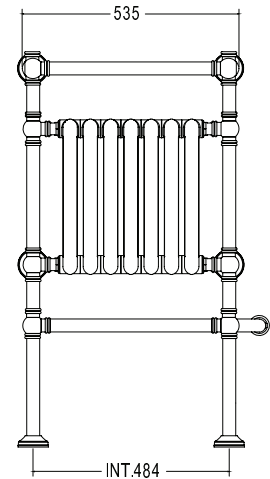

9-503

CHROME € 2.074,00

Disponibili altre finiture a pag. 12
Other finishings available at page 12
Остальные отделки на стр. 12

SCALDASALVIETTE ELETTRICI
ELECTRIC HEATED TOWEL RAILS
ЭЛЕКТРИЧЕСКИЕ ПОЛОТЕНЦЕСУШИТЕЛИ

SC9503BXXX01..

Ricambi disponibili a richiesta
Spare parts available on request
Запасные части под заказ

Int.		TG			TG+V			V				
mm	inch	Watt	Kcal/h	Btu	Watt	Kcal/h	Btu	Watt	Kcal/h	Btu	Kg	Lb
484	19,06	300	258	1023	300	258	1023	300	258	1023	23,1	50,93

Scaldasalviette fisso componibile INT.484mm in ottone (con radiatore interno in alluminio)
CON ROSONI IN BARRA DI OTTONE.

Fixed modular brass heated towel rail int. 484mm (with internal aluminum radiator) WITH BRASS BAR WASHERS.

Модульный стационарный полотенцесушитель из латуни с межросовым расстоянием 484 мм (с внутренним алюминиевым радиатором) С НАКЛАДКАМИ ИЗ ЦЕЛЬНОЙ ЛАТУНИ.

Misura del tubo	Ø32 mm
Modulo aggiuntivo	250mm/150mm
Collegamento elettrico	Scatola interruttore con tasto on/off
Resistenza	Cartuccia riscaldante
Filo con presa Schuko	✓
Aromaterapia	✓

Pipe dimension	Ø32 mm
Additional Module	250mm/150mm
Electric connection	On/off switch box
Electric element	Cartridge heater
Wire and Schuko Plug	✓
Aromatherapy	✓

Диаметр трубы	Ø32 mm
Дополнительный модуль	250mm/150mm
Электрическое подключение	коробка выключателя с кнопкой вкл./выкл.
Электрический нагревательный элемент	патронный нагреватель
Кабель с евро розеткой	✓
Ароматерапия	✓

318

Prezzi ricambi vedi pag. 318
Spare parts: see page 318
Запчасти на стр. 318

281

Per info vedi pag. 281
For information see pag. 281
Для информации см. стр. 281