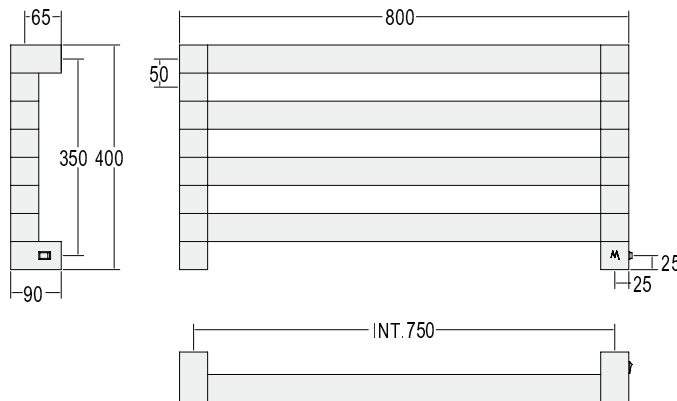

SC8581BXXX01..
Ricambi disponibili a richiesta
Spare parts available on request
Запасные части под заказ