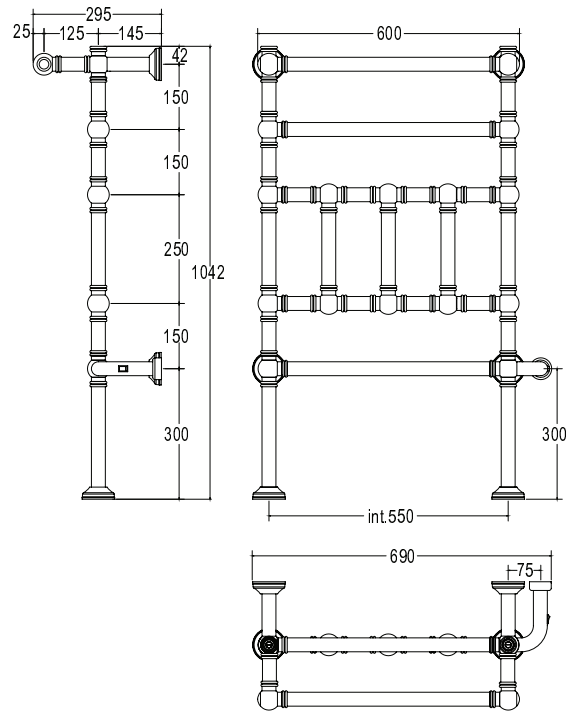

9-500

€ CHROME € 2.147,00

Disponibili altre finiture a pag. 12
Other finishings available at page 12
Остальные отделки на стр. 12

SCALDASALVIETTE ELETTRICI
ELECTRIC HEATED TOWEL RAILS
ЭЛЕКТРИЧЕСКИЕ ПОЛОТЕНЦЕСУШИТЕЛИ

SC9500BXXX01..

Ricambi disponibili a richiesta
Spare parts available on request
Запасные части под заказ

Int.		TG			TG+V			V				
mm	inch	Watt	Kcal/h	Btu	Watt	Kcal/h	Btu	Watt	Kcal/h	Btu	Kg	Lb
550	21,65	150	129	511,5	150	129	511,5	150	129	511,5	29,8	65,70

Scaldasalviette fisso componibile, CON ROSONI IN BARRA DI OTTONE.

Fixed modular heated towel rail, WITH BRASS BAR WASHERS.

Модульный стационарный полотенцесушитель с внутренним радиатором (из железа), С НАКЛАДКАМИ ИЗ ЦЕЛЬНОЙ ЛАТУНИ.

Misura del tubo	Ø32 mm
Modulo aggiuntivo	250mm/150mm
Collegamento elettrico	Scatola interruttore con tasto on/off
Resistenza	Cartuccia riscaldante
Filo con presa Schuko	✓
Aromaterapia	✓

Pipe dimension	Ø32 mm
Additional Module	250mm/150mm
Electric connection	On/off switch box
Electric element	Cartridge heater
Wire and Schuko Plug	✓
Aromatherapy	✓

Диаметр трубы	Ø32 mm
Дополнительный модуль	250mm/150mm
Электрическое подключение	коробка выключателя с кнопкой вкл./выкл.
Электрический нагревательный элемент	патронный нагреватель
Кабель с евро розеткой	✓
Ароматерапия	✓

318

Prezzi ricambi vedi pag. 318
Spare parts: see page 318
Запчасти на стр. 318

281

Per info vedi pag. 281
For information see pag. 281
Для информации см. стр. 281