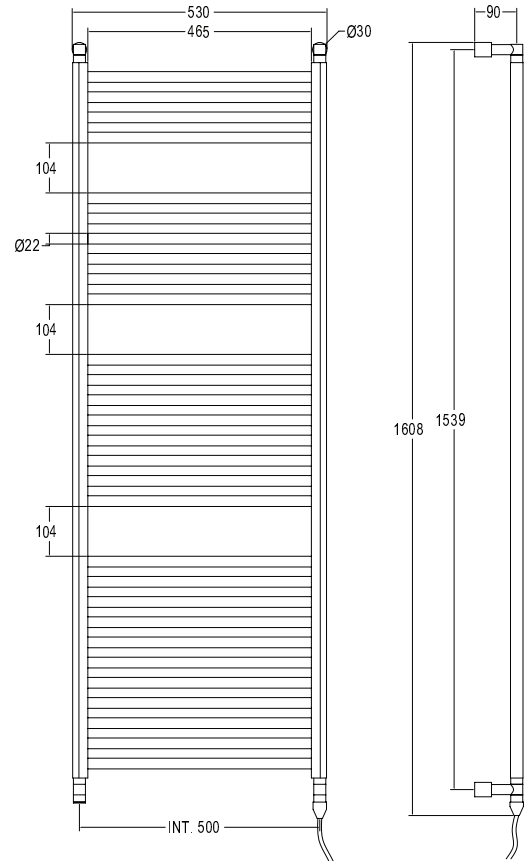

Alba

8-564/29

€ WHITE € 500,00

Disponibili altre finiture a pag. 12
Other finishings available at page 12
Остальные отделки на стр. 12

SC8564PRXX01..
Ricambi disponibili a richiesta
Spare parts available on request
Запасные части под заказ

Int.	Int.	V			▲	▲
mm	inch	Watt	Kcal/h	Btu	Kg	Lb
500	19,69	300	258	1023	9,4	20,72

Scaldasalviette fisso non componibile int. 500mm in alluminio.

Fixed non modular brass heated towel rail int. 500mm with aluminum.

Немодульный стационарный полотенцесушитель из латуни с межосевым расстоянием 500мм с радиатором.

Misura del tubo	Ø22mm
Modulo aggiuntivo	-
Collegamento elettrico	Filo con presa Schuko
Resistenza	Cartuccia riscaldante
Filo con presa Schuko	✓
Aromaterapia	✓

Pipe dimension	Ø22mm
Additional Module	-
Electric connection	Wire and schuko plug
Electric element	Cartridge heater
Wire and Schuko Plug	✓
Aromatherapy	✓

Диаметр трубы	Ø22mm
Дополнительный модуль	-
Электрическое подключение	Кабель с евро розеткой
Электрический нагревательный элемент	патронный нагреватель
Кабель с евро розеткой	✓
Ароматерапия	✓

➤ 318 Prezzi ricambi vedi pag. 318
Spare parts: see page 318
Запчасти на стр. 318

➤ 281 Per info vedi pag. 281
For information see pag. 281
Для информации см. стр. 281