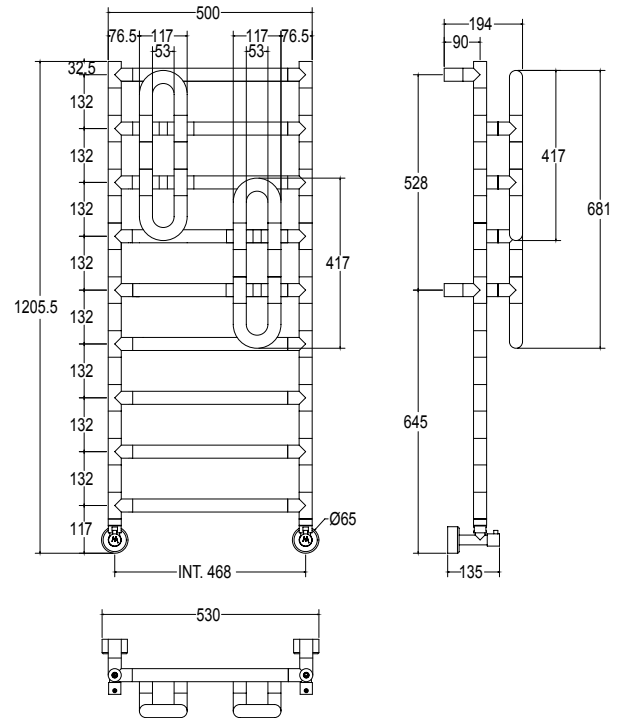

4-482/9AC2

€ CHROME € 1.345,00

Disponibili altre finiture a pag. 12
Other finishings available at page 12
Остальные отделки на стр. 12

SC4482FEBA02..
Ricambi disponibili a richiesta
Spare parts available on request
Запасные части под заказ

	int. (mm)	int. (inch)	ΔT50 [t.g.]	ΔT50 t.g.+ v	ΔT50 v	ΔT30 [t.g.]	ΔT30 t.g.+ v	ΔT30 v	Kg	Lb
watt	468	18,42	547	656	711	246	295	320	20,60	45,41
kcal			470	565	612	212	254	275		
btu			1.865	2.238	2.425	839	1.007	1.091		

Scaldasalviette fisso componibile,
con appendi accappatoio.

Fixed modular heated towel rail
with robe hanger.

Модульный стационарный полотенцесушитель,
с обогреваемой.

Misura del tubo	Ø25 mm
Modulo aggiuntivo	132/232 mm
Versione combinata	✓
Versione monotubo	✓
Montaggio a pavimento	-
Collegamento standard	Raccordo 1/2 M con eccentrico
Aromaterapia	-
Maniglie Swarovski	✓

Pipe dimension	Ø32 mm
Additional Module	132/232 mm
Combined Version	✓
Single Tube Version	✓
Floor Connection	-
Standard Connection	Union 1/2 M with eccentric
Aromatherapy	-
Swarovski Handles	✓

Диаметр трубы	Ø32 mm
Дополнительный модуль	132/232 mm
Комбинированный версия:	✓
Однотрубная версия	✓
Нижнее подключение	-
Стандартное соединение	Соединение 1/2 M с эксцентриком
Ароматерапия:	-
Ручки swarovski	✓