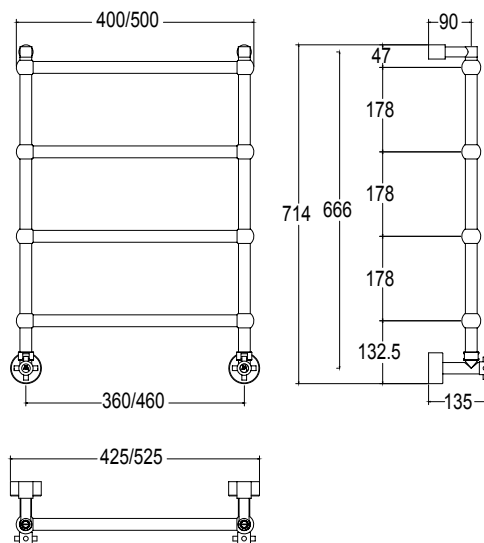

442/TS

€ **CHROME € 470,00**

Disponibili altre finiture a pag. 12
Other finishings available at page 12
Остальные отделки на стр. 12

SC0442FELA08

Ricambi disponibili a richiesta
Spare parts available on request
Запасные части под заказ

	int. (mm)	int. (inch)	ΔT50 [t.g.]	ΔT50 t.g.+ v	ΔT50 v	ΔT30 [t.g.]	ΔT30 t.g.+ v	ΔT30 v	Kg	Lb
watt	360	14,17	142	170	185	64	77	83	6	13,22
kcal			122	147	159	55	66	71		
btu			484	581	629	218	261	283		
watt	460	18,11	157	188	204	71	85	92	6,80	14,99
kcal			135	162	176	61	73	79		
btu			535	642	696	241	289	313		

Scaldasalviette fisso componibile,
CON ROSONI IN BARRA DI OTTONE.

Fixed modular heated towel rail,
WITH BRASS BAR WASHERS.

Модульный стационарный полотенцесушитель,
С НАКЛАДКАМИ ИЗ ЦЕЛЬНОЙ ЛАТУНИ.

Misura del tubo	Ø25 mm
Modulo aggiuntivo	67/178mm
Versione combinata	✓
Versione monotubo	✓
Montaggio a pavimento	✓
Collegamento standard	Raccordo 1/2 M con eccentrico
Aromaterapia	✓
Maniglie Swarovski	✓

Pipe dimension	Ø25 mm
Additional Module	67/178mm
Combined Version	✓
Single Tube Version	✓
Floor Connection	✓
Standard Connection	Union 1/2 M with eccentric
Aromatherapy	✓
Swarovski Handles	✓

Диаметр трубы	Ø25 mm
Дополнительный модуль	67/178mm
Комбинированный версия:	✓
Однотрубная версия	✓
Нижнее подключение	✓
Стандартное соединение	соединение 1/2 M с эксцентриком
Ароматерапия:	✓
Ручки swarovski	✓

318

Prezzi ricambi vedi pag.318
Spare parts: see page 318
Запчасти на стр. 318

281

Per info vedi pag. 281
For information see pag. 281
Для информации см. стр. 281