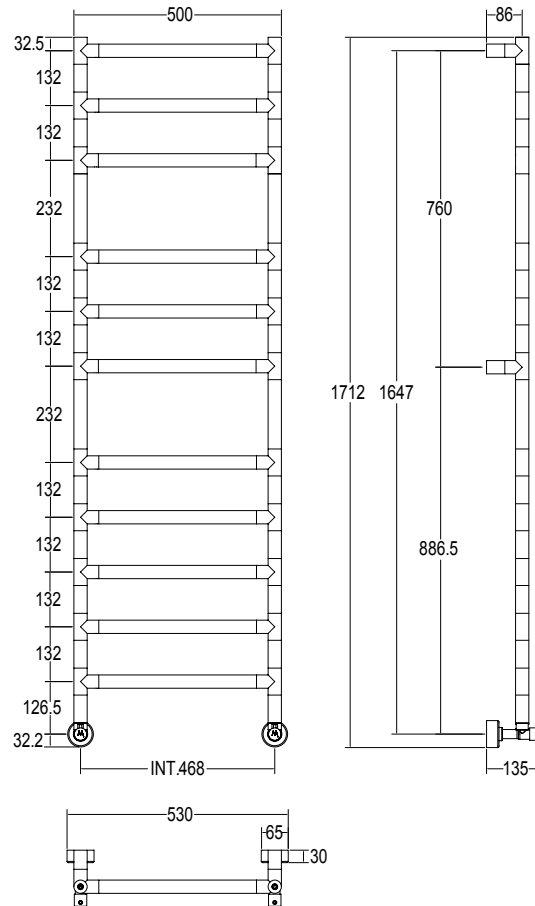

int. (mm)	int. (inch)	ΔT50 [t.g.]	ΔT50 t.g.+ v	ΔT50 v	ΔT30 [t.g.]	ΔT30 t.g.+ v	ΔT30 v	Kg	Lb
watt	468	18,42	556	667	723	250	300	325	19,60	43,21
kcal			478	574	622	215	258	280		
btu			1.896	2.275	2.465	853	1.024	1.109		

Scaldasalviette fisso componibile.

Fixed modular heated towel rail.

Модульный стационарный полотенцесушитель.

Misura del tubo	Ø32 mm
Modulo aggiuntivo	132/232 mm
Versione combinata	✓ Con valvola monotubo Int. 40/50 mm
Versione monotubo	✓
Montaggio a pavimento	-
Collegamento standard	Raccordo 1/2 M con eccentrico
Aromaterapia	-
Maniglie Swarovski	✓

Pipe dimension	Ø32 mm
Additional Module	132/232 mm
Combined Version	✓ with single-pipe valve center to center distance 40/50mm
Single Tube Version	✓
Floor Connection	-
Standard Connection	Union 1/2 M with eccentric
Aromatherapy	-
Swarovski Handles	✓

Диаметр трубы	Ø32 mm
Дополнительный модуль	132/232 mm
Комбинированный версия:	✓ С однотрубным вентилем межосевое расстояние 40/50 мм
Однотрубная версия	✓
Нижнее подключение	-
Стандартное соединение	соединение 1/2 M с эксцентриком
Ароматерапия:	-
Ручки swarovski	✓