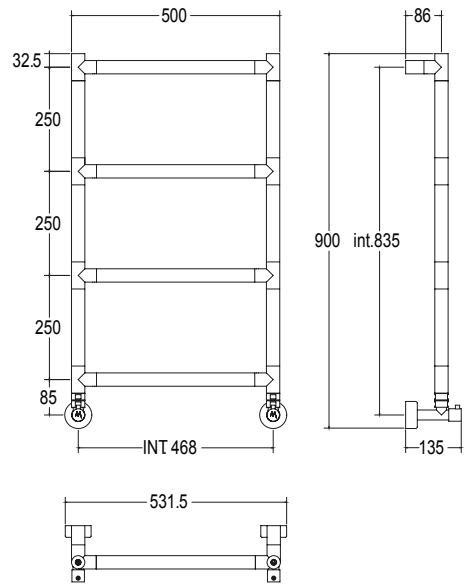

4-482

€ **CHROME € 710,00**

Disponibili altre finiture a pag. 12
Other finishings available at page 12
Остальные отделки на стр. 12

SC4482FELA01..

Ricambi disponibili a richiesta
Spare parts available on request
Запасные части под заказ

	int. (mm)	int. (inch)	ΔT50 [t.g.]	ΔT50 t.g.+ v	ΔT50 v	ΔT30 [t.g.]	ΔT30 t.g.+ v	ΔT30 v	Kg	Lb
watt	468	18,42	169	203	220	76	91	99	9,50	20,94
kcal			145	174	189	65	78	85		
btu			576	692	749	259	311	337		

Scaldasalviette fisso componibile.

Fixed modular heated towel rail.

Модульный стационарный полотенцесушитель.

Misura del tubo	Ø32 mm
Modulo aggiuntivo	250 mm
Versione combinata	✓ Con valvola monotubo Int. 40/50 mm
Versione monotubo	✓
Montaggio a pavimento	-
Collegamento standard	Raccordo 1/2 M con eccentrico
Aromaterapia	-
Maniglie Swarovski	✓

Pipe dimension	Ø32 mm
Additional Module	250 mm
Combined Version	✓ with single-pipe valve center to center distance 40/50mm
Single Tube Version	✓
Floor Connection	-
Standard Connection	Union 1/2 M with eccentric
Aromatherapy	-
Swarovski Handles	✓

Диаметр трубы	Ø32 mm
Дополнительный модуль	250 mm
Комбинированный версия:	✓ С однотрубным вентилем межосевое расстояние 40/50 мм
Однотрубная версия	✓
Нижнее подключение	-
Стандартное соединение	соединение 1/2 M с эксцентриком
Ароматерапия:	-
Ручки swarovski	✓

➤ **318** Prezzi ricambi vedi pag.318
Spare parts: see page 318
Запчасти на стр. 318

➤ **281** Per info vedi pag. 281
For information see pag. 281
Для информации см. стр. 281