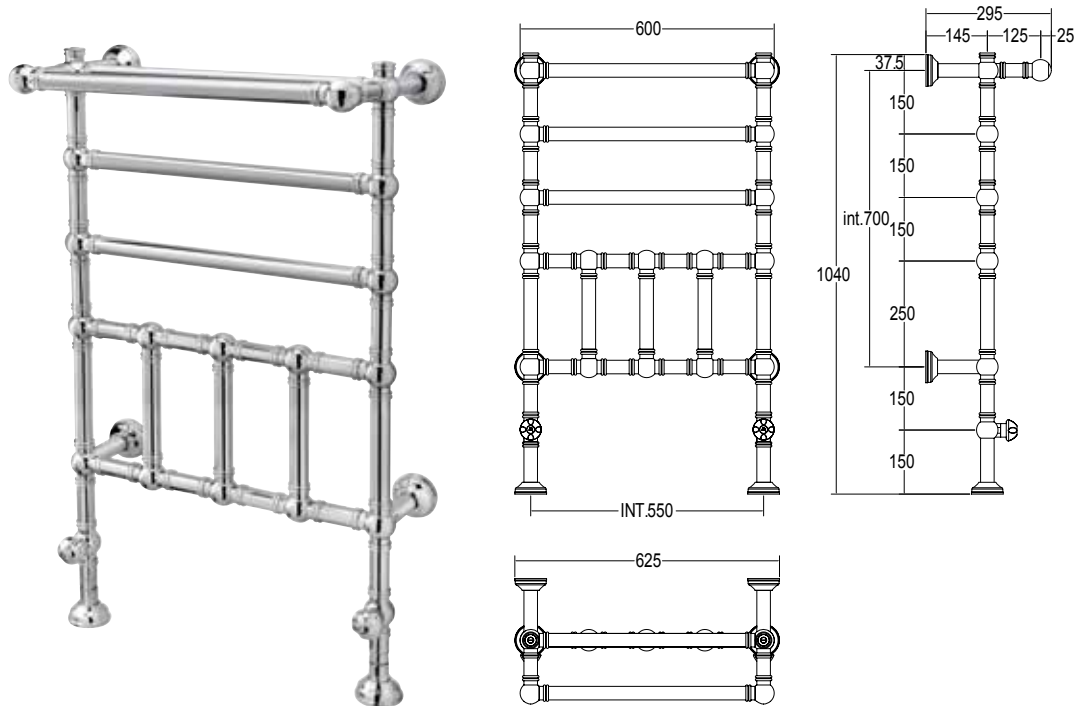

9-300

€ CHROME € 1.903,00

Disponibili altre finiture a pag. 12
Other finishings available at page 12
Остальные отделки на стр. 12

SC9300FEBA01..

Ricambi disponibili a richiesta
Spare parts available on request
Запасные части под заказ

	int. (mm)	int. (inch)	ΔT50 [t.g.]	ΔT50 t.g.+ v	ΔT50 v	ΔT30 [t.g.]	ΔT30 t.g.+ v	ΔT30 v	Kg	Lb
watt	550	21,65	347	416	451	156	187	203	27,60	60,84
kcal			298	358	388	134	161	175		
btu			1.183	1.420	1.538	532	639	692		

Scaldasalviette fisso componibile
CON ROSONI IN BARRA DI OTTONE.

Fixed modular heated towel rail
WITH BRASS BAR WASHERS, floor connection.

Модульный стационарный полотенцесушитель
С НАКЛАДКАМИ ИЗ ЦЕЛЬНОЙ ЛАТУНИ.

Misura del tubo	Ø32 mm
Modulo aggiuntivo	150/250 mm
Versione combinata	✓
Versione monotubo	✓ Valvola non compresa
Montaggio a muro	✓
Collegamento standard	Raccordo 1/2 M con eccentrico
Aromaterapia	✓
Maniglie Swarovski	✓

Pipe dimension	Ø32 mm
Additional Module	150/250 mm
Combined Version	✓
Single Tube Version	✓ Valve not included
Wall Connection	✓
Standard Connection	Union 1/2 M with eccentric
Aromatherapy	✓
Swarovski Handles	✓

Диаметр трубы	Ø32 mm
Дополнительный модуль	150/250 mm
Комбинированный версия:	✓
Однотрубная версия	✓ вентиль не включен
Боковое подключение	✓
Стандартное соединение	соединение 1/2 M с эксцентриком
Ароматерапия:	✓
Ручки swarovski	✓

318

Prezzi ricambi vedi pag.318
Spare parts: see page 318
Запчасти на стр. 318

281

Per info vedi pag. 281
For information see pag. 281
Для информации см. стр. 281