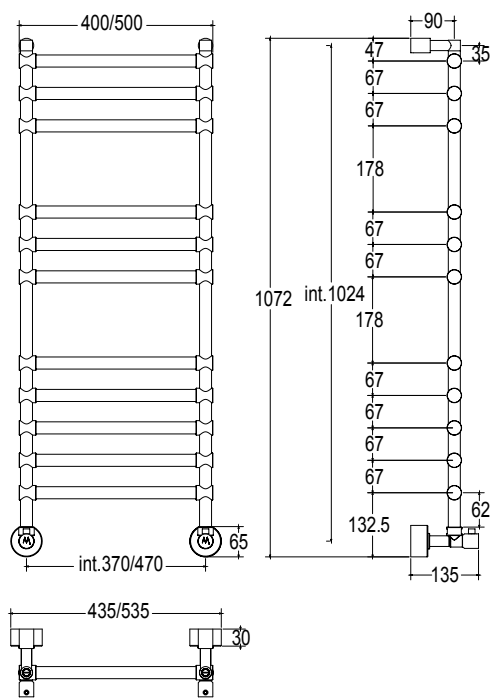

int. (mm)	int. (inch)	ΔT50 [t.g.]	ΔT50 t.g.+ v	ΔT50 v	ΔT30 [t.g.]	ΔT30 t.g.+ v	ΔT30 v	Kg	Lb
watt	370	14,56	318	382	413	143	172	186	12	26,45
kcal			273	328	356	123	148	160		
btu			1.084	1.301	1.410	488	586	634		
watt	470	18,50	373	448	485	168	201	218	13	28,66
kcal			321	385	417	144	173	188		
btu			1.272	1.526	1.654	572	687	744		

Scaldasalviette fisso componibile,
CON ROSONI IN BARRA DI OTTONE.

Fixed modular heated towel rail, WITH BRASS BAR
WASHERS.

Модульный стационарный полотенцесушитель,
С НАКЛАДКАМИ ИЗ ЦЕЛЬНОЙ ЛАТУНИ.

Misura del tubo	Ø25 mm
Modulo aggiuntivo	67mm/178mm
Versione combinata	✓
Versione monotubo	✓
Montaggio a pavimento	✓
Collegamento standard	Raccordo 1/2 M con eccentrico
Aromaterapia	✓
Maniglie Swarovski	✓

Pipe dimension	Ø25 mm
Additional Module	67mm/178mm
Combined Version	✓
Single Tube Version	✓
Floor Connection	✓
Standard Connection	Union 1/2 M with eccentric
Aromatherapy	✓
Swarovski Handles	✓

Диаметр трубы	Ø25 mm
Дополнительный модуль	67mm/178mm
Комбинированный версия:	✓
Однотрубная версия	✓
Нижнее подключение	✓
Стандартное соединение	соединение 1/2 M с эксцентриком
Ароматерапия:	✓
Ручки swarovski	✓

➤ **318** Prezzi ricambi vedi pag.318
Spare parts: see page 318
Запчасти на стр. 318

➤ **281** Per info vedi pag. 281
For information see pag. 281
Для информации см. стр. 281