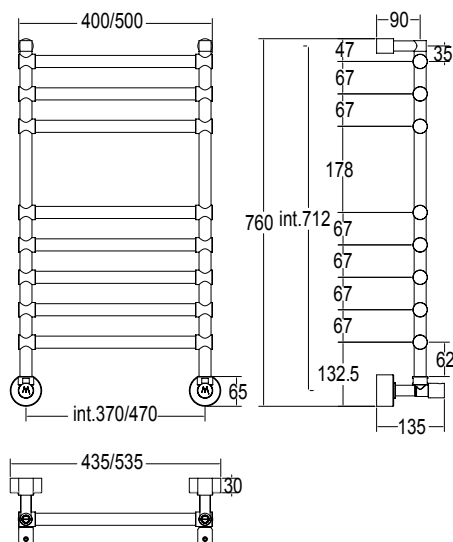

int. (mm)	int. (inch)	ΔT50 [t.g.]	ΔT50 t.g.+ v	ΔT50 v	ΔT30 [t.g.]	ΔT30 t.g.+ v	ΔT30 v	Kg	Lb
watt	370	14,56	214	257	278	96	116	125	6,80	14,99
kcal			184	221	239	83	99	108		
btu			730	876	949	328	394	427		
watt	470	18,50	271	325	352	122	146	159	8,70	19,18
kcal			233	280	303	105	126	136		
btu			924	1.109	1.201	416	499	541		

Scaldasalviette fisso componibile,
CON ROSONI IN BARRA DI OTTONE.

Fixed modular heated towel rail,
WITH BRASS BAR WASHERS.

Модульный стационарный полотенцесушитель,
С НАКЛАДКАМИ ИЗ ЦЕЛЬНОЙ ЛАТУНИ.

Misura del tubo	Ø25 mm
Modulo aggiuntivo	67mm/178mm
Versione combinata	✓
Versione monotubo	✓
Montaggio a pavimento	✓
Collegamento standard	Raccordo 1/2 M con eccentrico
Aromaterapia	✓
Maniglie Swarovski	✓

Pipe dimension	Ø25 mm
Additional Module	67mm/178mm
Combined Version	✓
Single Tube Version	✓
Floor Connection	✓
Standard Connection	Union 1/2 M with eccentric
Aromatherapy	✓
Swarovski Handles	✓

Диаметр трубы	Ø25 mm
Дополнительный модуль	67mm/178mm
Комбинированный версия:	✓
Однотрубная версия	✓
Нижнее подключение	✓
Стандартное соединение	соединение 1/2 M с эксцентриком
Ароматерапия:	✓
Ручки swarovski	✓