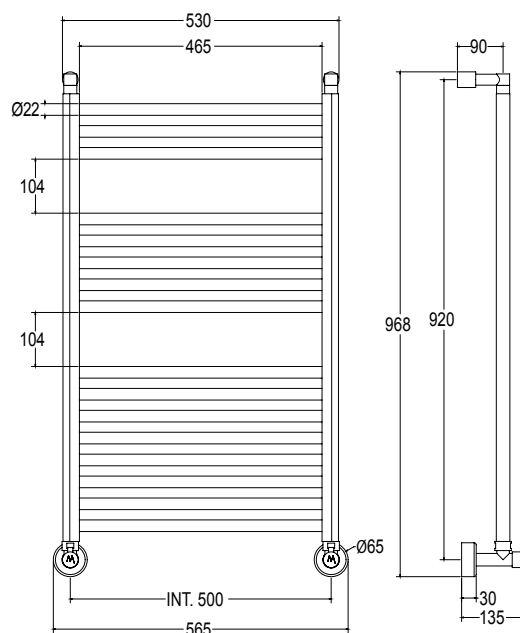

7-464/16

€ **WHITE € 420,00**

Disponibili altre finiture a pag. 12
Other finishings available at page 12
Остальные отделки на стр. 12

SC7464FELA01..

Ricambi disponibili a richiesta
Spare parts available on request
Запасные части под заказ

	int. (mm)	int. (inch)	ΔT50 v	ΔT30 v	Kg	Lb
watt	500	19,68	707	318	7,20	15,87
kcal			608	274		
btu			2.412	1.085		

Scaldasalviette fisso in ALLUMINIO
con particolari in ottone.

Fixed heated towel rail in ALUMINUM
with brass particulars.

Полотенцесушитель стационарный из
алюминия с элементами в латуни.

Misura del tubo	Ø22mm
Modulo aggiuntivo	-
Versione combinata	-
Versione monotubo	✓
Montaggio a pavimento	✓
Collegamento standard	raccordo 1/2 M con eccentrico
Aromaterapia	✓
Maniglie Swarovski	✓

Pipe dimension	Ø22mm
Additional Module	-
Combined Version	-
Single Tube Version	✓
Floor Connection	✓
Standard Connection	union 1/2 M with eccentric
Aromatherapy	✓
Swarovski Handles	✓

Диаметр трубы	Ø22mm
Дополнительный модуль	-
Комбинированный версия:	-
Однотрубная версия	✓
Нижнее подключение	✓
Стандартное соединение	соединение 1/2 M с эксцентриком
Ароматерапия:	✓
Ручки swarovski	✓

318 Prezzi ricambi vedi pag.318
Spare parts: see page 318
Запчасти на стр. 318

281 Per info vedi pag. 281
For information see pag. 281
Для информации см. стр. 281