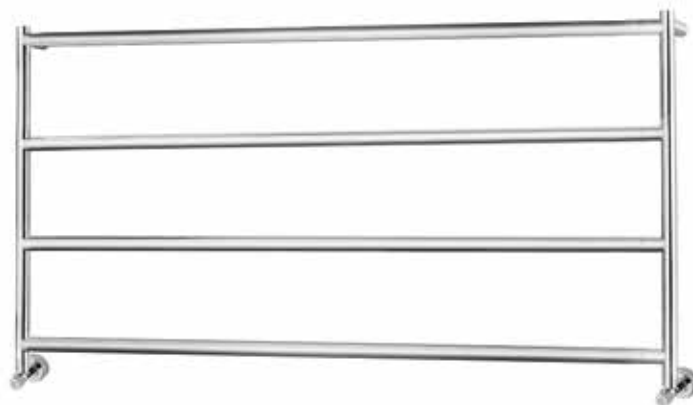

4-430/4

€ **CHROME € 943,00**

Disponibili altre finiture a pag. 12
Other finishings available at page 12
Остальные отделки на стр. 12

SC4430FELA01..

Ricambi disponibili a richiesta
Spare parts available on request
Запасные части под заказ

	int. (mm)	int. (inch)	$\Delta T50$ [t.g.]	$\Delta T50$ t.g.+ v	$\Delta T50$ v	$\Delta T30$ [t.g.]	$\Delta T30$ t.g.+ v	$\Delta T30$ v	Kg	Lb
watt	1168	45,98	341	409	443	153	184	199	12,30	27,11
kcal			293	352	381	132	158	172		
btu			1.163	1.395	1.512	523	628	680		

Scaldasalviette fisso componibile.

Fixed modular heated towel rail.

Модульный стационарный полотенцесушитель.

Misura del tubo	Ø32 mm
Modulo aggiuntivo	250 mm
Versione combinata	✓ Con valvola monotubo Int. 40/50 mm
Versione combinata	✓
Versione monotubo	✓
Montaggio a pavimento	-
Collegamento standard	Raccordo 1/2 M con eccentrico
Aromaterapia	-
Maniglie Swarovski	✓

Pipe dimension	Ø32 mm
Additional Module	250 mm
Combined Version	✓ with single-pipe valve center to center distance 40/50mm
Combined Version	✓
Single Tube Version	✓
Floor Connection	-
Standard Connection	Union 1/2 M with eccentric
Aromatherapy	-
Swarovski Handles	✓

Диаметр трубы	Ø32 mm
Дополнительный модуль	250 mm
Комбинированный версия:	✓ С однотрубным вентилем межосевое расстояние 40/50 мм
Комбинированный версия:	✓
Однотрубная версия	✓
Нижнее подключение	-
Стандартное соединение	соединение 1/2 М с эксцентриком
Ароматерапия:	-
Ручки swarovski	✓