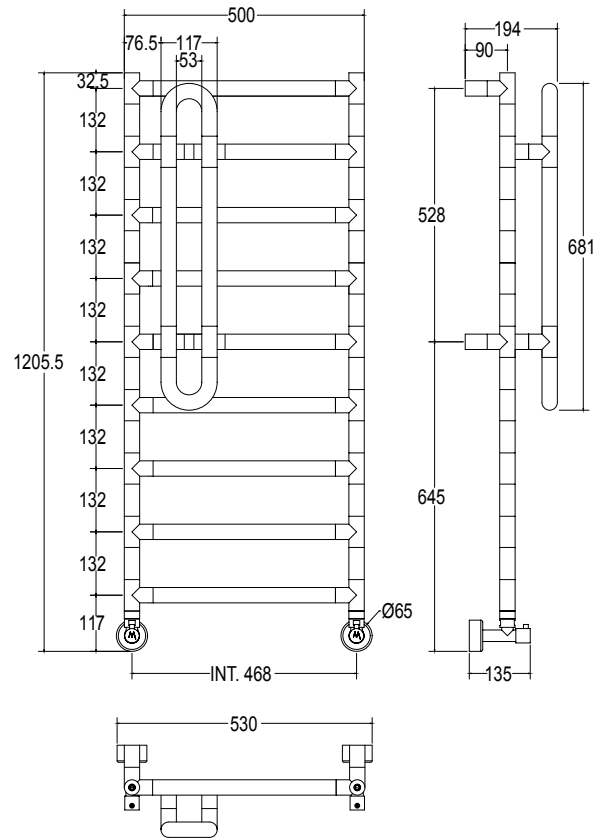

int. (mm)	int. (inch)	ΔT50 [t.g.]	ΔT50 t.g.+ v	ΔT50 v	ΔT30 [t.g.]	ΔT30 t.g.+ v	ΔT30 v	Kg	Lb
watt	468	18,42	547	656	711	246	295	320	20,40	44,97
kcal			470	565	612	212	254	275		
btu			1.865	2.238	2.425	839	1.007	1.091		

Scaldasalviette fisso componibile con appendiaccappatoio.

Fixed modular heated towel rail.

Модульный стационарный полотенцесушитель изогнутой формы, с НАКЛАДКАМИ ИЗ ЦЕЛЬНОЙ ЛАТУНИ. допускается угловой монтаж.

Misura del tubo	Ø32 mm
Modulo aggiuntivo	132/232 mm
Versione combinata	✓ Con valvola monotubo Int. 40/50 mm
Versione monotubo	✓
Montaggio a pavimento	-
Collegamento standard	Raccordo 1/2 M con eccentrico
Aromaterapia	-
Maniglie Swarovski	✓

Pipe dimension	Ø32 mm
Additional Module	132/232 mm
Combined Version	✓ with single-pipe valve center to center distance 40/50mm
Single Tube Version	✓
Floor Connection	-
Standard Connection	Union 1/2 M with eccentric
Aromatherapy	-
Swarovski Handles	✓

Диаметр трубы	Ø32 mm
Дополнительный модуль	132/232 mm
Комбинированный версия:	✓ С однотрубным вентилем межосевое расстояние 40/50 мм
Однотрубная версия	✓
Нижнее подключение	-
Стандартное соединение	Соединение 1/2 M с эксцентриком
Ароматерапия:	-
Ручки swarovski	✓

318 Prezzi ricambi vedi pag.318
Spare parts: see page 318
Запчасти на стр. 318

281 Per info vedi pag. 281
For information see pag. 281
Для информации см. стр. 281