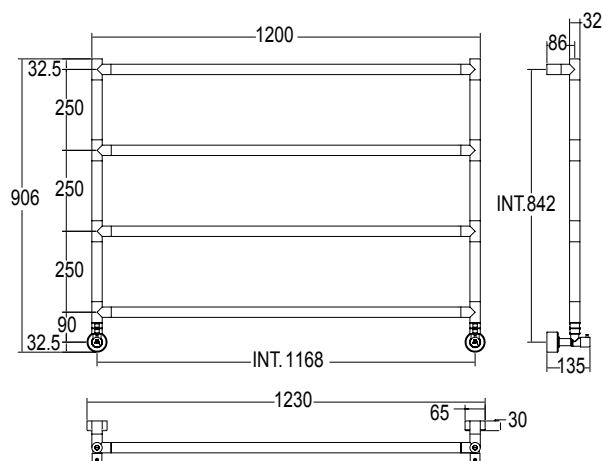

4-430/4

€ **CHROME € 943,00**

Disponibili altre finiture a pag. 12
Other finishings available at page 12
Остальные отделки на стр. 12

SC4430FELA01..

Ricambi disponibili a richiesta
Spare parts available on request
Запасные части под заказ

	int. (mm)	int. (inch)	$\Delta T50$ [t.g.]	$\Delta T50$ t.g.+ v	$\Delta T50$ v	$\Delta T30$ [t.g.]	$\Delta T30$ t.g.+ v	$\Delta T30$ v	Kg	Lb
watt	1168	45,98	341	409	443	153	184	199	12,30	27,11
kcal			293	352	381	132	158	172		
btu			1.163	1.395	1.512	523	628	680		

Scaldasalviette fisso componibile.

Fixed modular heated towel rail.

Модульный стационарный полотенцесушитель.

Misura del tubo	Ø32 mm
Modulo aggiuntivo	250 mm
Versione combinata	✓ Con valvola monotubo Int. 40/50 mm
Versione combinata	✓
Versione monotubo	✓
Montaggio a pavimento	-
Collegamento standard	Raccordo 1/2 M con eccentrico
Aromaterapia	-
Maniglie Swarovski	✓

Pipe dimension	Ø32 mm
Additional Module	250 mm
Combined Version	✓ with single-pipe valve center to center distance 40/50mm
Combined Version	✓
Single Tube Version	✓
Floor Connection	-
Standard Connection	Union 1/2 M with eccentric
Aromatherapy	-
Swarovski Handles	✓

Диаметр трубы	Ø32 mm
Дополнительный модуль	250 mm
Комбинированный версия:	✓ С однотрубным вентилем межосевое расстояние 40/50 мм
Комбинированный версия:	✓
Однотрубная версия	✓
Нижнее подключение	-
Стандартное соединение	соединение 1/2 М с эксцентриком
Ароматерапия:	-
Ручки swarovski	✓