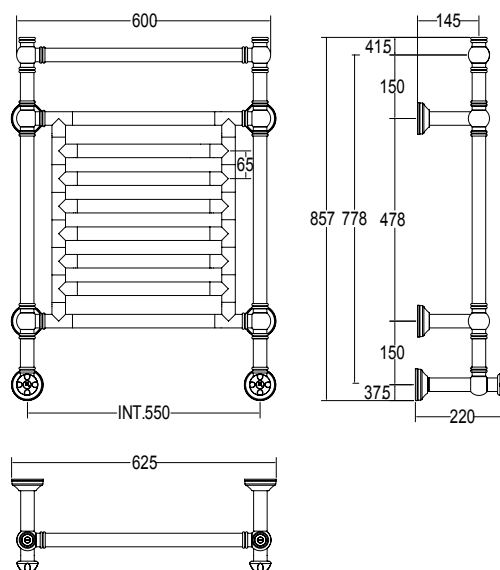

9-484

€ CHROME € 1.903,00

Disponibili altre finiture a pag. 12
Other finishings available at page 12
Остальные отделки на стр. 12

SC9484FEBA01..

Ricambi disponibili a richiesta
Spare parts available on request
Запасные части под заказ

	int. (mm)	int. (inch)	ΔT50 [t.g.]	ΔT50 t.g.+ v	ΔT50 v	ΔT30 [t.g.]	ΔT30 t.g.+ v	ΔT30 v	Kg	Lb
watt	550	21,65	320	384	416	144	173	187	26,40	58,20
kcal			275	330	358	124	149	161		
btu			1.091	1.309	1.419	491	589	638		

Scaldasalviette fisso componibile
CON ROSONI IN BARRA DI OTTONE.

Fixed modular heated towel rail WITH
BRASS BAR WASHERS.

Модульный стационарный полотенцесушитель
С НАКЛАДКАМИ ИЗ ЦЕЛЬНОЙ ЛАТУНИ.

Misura del tubo	Ø32 mm
Modulo aggiuntivo	150/250 mm
Versione combinata	✓
Versione monotubo	✓ Valvola non compresa
Montaggio a pavimento	✓
Collegamento standard	Raccordo 1/2 M con eccentrico
Aromaterapia	✓
Maniglie Swarovski	✓

Pipe dimension	Ø32 mm
Additional Module	150/250 mm
Combined Version	✓
Single Tube Version	✓ Valve not included
Floor Connection	✓
Standard Connection	Union 1/2 M with eccentric
Aromatherapy	✓
Swarovski Handles	✓

Диаметр трубы	Ø32 mm
Дополнительный модуль	150/250 mm
Комбинированный версия:	✓
Однотрубная версия	✓ вентиль не включен
Нижнее подключение	✓
Стандартное соединение	соединение 1/2 M с эксцентриком
Ароматерапия:	✓
Ручки swarovski	✓

318 Prezzi ricambi vedi pag.318
Spare parts: see page 318
Запчасти на стр. 318

281 Per info vedi pag. 281
For information see pag. 281
Для информации см. стр. 281