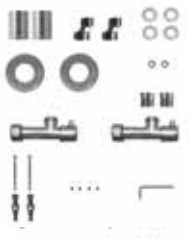

4-430/4/AQ

€ CHROME € 907,00

Disponibili altre finiture a pag. 12
Other finishings available at page 12
Остальные отделки на стр. 12

SC4430FELA01..

Ricambi disponibili a richiesta
Spare parts available on request
Запасные части под заказ