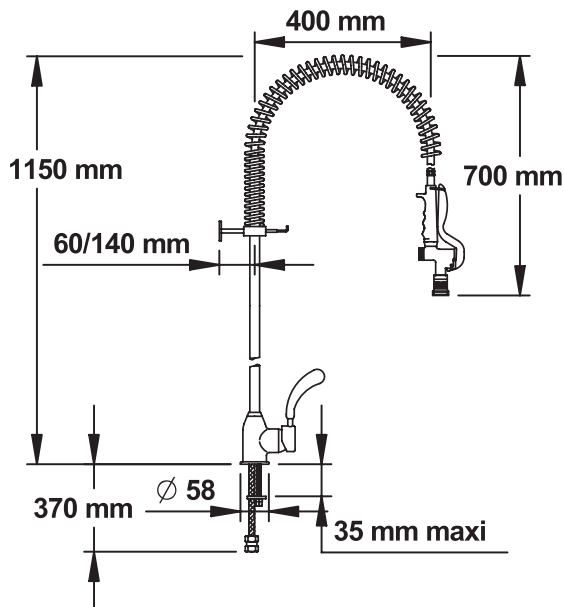

Range: PRESTO Maestro - Professional Kitchen Taps

Ref: 70552 - Deck-mounted hole single lever mixer

> Flow rate:

- Limited to 10 l/mn on the spray head

> Water supply:

- By hose with G1/2" rotating nut

> Security:

- NF non-return valves

> Tap:

- Ø 35 mm Ceramic cartridge
- Anti-shock ergonomic lever

> Pillar tap:

- H.1000 mm pillar in chrome-plated brass with G3/4" rotating nut +seal
- Wall adjustable fixing support from 60 to 140 mm
- Stainless steel spring
- L.1050 mm hose. Rotating nut FF G 1/2 "

> Material:

- Body and pillar in chrome-plated brass

> Ergonomic spray head:

- Anti-limescale spray head with adjustable jet with shockproof connector and built-in flow limiter 10L/mn.