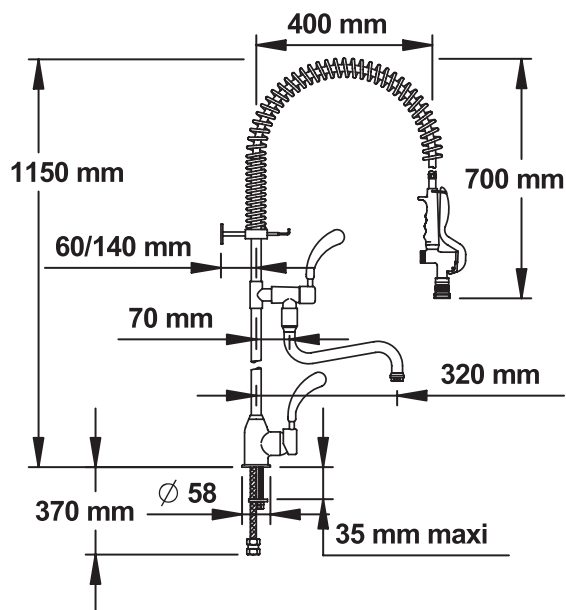

Range: PRESTO Maestro - Professional Kitchen Taps

Ref: 70553 - Deck-mounted hole single lever mixer with adjustable jet spray head and filler spout

> Flow rate:

- Limited to 10 l/mn on the spray head

> Water supply:

- By hose with G1/2" rotating nut

> Sécurité:

- NF non-return valves

> Tap:

- Ø 35 mm Ceramic cartridge
- Anti-shock ergonomic lever

> Pillar tap:

- H.1000 mm pillar in chrome-plated brass with G3/4" rotating nut +seal
- Wall adjustable fixing support from 60 to 140 mm
- Stainless steel spring
- L.1050 mm hose. Rotating nut FF G 1/2 "

> Material:

- Body and pillar in chrome-plated brass

> Ergonomic spray head:

- Anti-limescale spray head with adjustable jet with shockproof connector and built-in flow limiter 10L/mn.

> Filling tap :

- Ceramic 1/4 turn DIN G1/2 head with standard spout and flow straightener