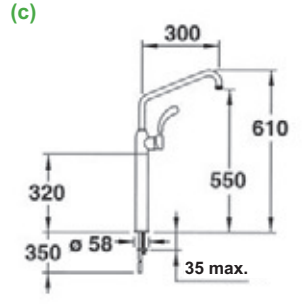

(a) **WALL-MOUNTED 2 HOLES SINGLE-LEVER MIXER**
 70558 | With adjustable jet spray head
 70559 | With adjustable jet spray head (a) and filler spout

(b) **DECK-MOUNTED ONE HOLE SINGLE LEVER MIXER**
 70552 | With adjustable jet spray head
 70553 | With adjustable jet spray head (b) and filler spout

(c) **DECK-MOUNTED ONE HOLE SINGLE LEVER MIXER**
 70565 | With reinforced gooseneck spout - L.300 mm (c)
 Extension of 320 mm
 Inlet copper pipe 12/14 to weld

PRESTO MAESTRO

WALL-MOUNTED 2 HOLES MIXER

- 70556 | With adjustable jet spray head (a)
- 70567 | With reinforced spout \varnothing 32 mm
Length 250 mm - Flow: 60 litres/minute (b)
- 70557 | With adjustable jet spray head
and telescopic filler spout (c)

- 70563 | With reinforced goose neck spout length 200 mm (g)
- 70562 | With reinforced goose neck spout length 300 mm (h)
- 70564 | With reinforced spout length 320 mm and extension (i)
- 70550 | With adjustable jet spray head (j)
- 70551 | With adjustable jet spray head
and telescopic filler spout (k)

- 70568 | Height 1000 mm (a)
- 70569 | Height 800 mm

Pillar with spray head and telescopic filler spout

- 70570 | Height 1000 mm (b)
- 70571 | Height 800 mm

SPRAY HEAD

Universal spray head only

- 70572 | Suitable for all brands - MG 1/2" (c)
- 70594 | With locking system and shock resistant end piece - MG 1/2"
- 70577 | Handle for spray head ref 70594