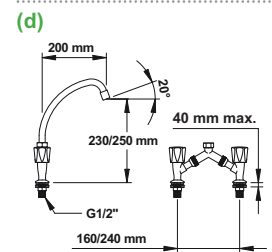

(c) **DECK-MOUNTED ONE HOLE SINGLE LEVER MIXER**
 70565 | With reinforced gooseneck spout - L.300 mm (c)
 Extension of 320 mm
 Inlet copper pipe 12/14 to weld

PRESTO MAESTRO

WALL-MOUNTED 2 HOLES MIXER

- 70556 | With adjustable jet spray head (a)
- 70567 | With reinforced spout \varnothing 32 mm
Length 250 mm - Flow: 60 litres/minute (b)
- 70557 | With adjustable jet spray head
and telescopic filler spout (c)

DECK-MOUNTED 2 HOLES MIXER

- 70566 | With reinforced goose neck spout (d)
- 70554 | With adjustable jet spray head (e)
- 70555 | With adjustable jet spray head
and telescopic filler spout (f)

DECK-MOUNTED ONE HOLE MIXER

- 70563 | With reinforced goose neck spout length 200 mm (g)
- 70562 | With reinforced goose neck spout length 300 mm (h)
- 70564 | With reinforced spout length 320 mm and extension (i)
- 70550 | With adjustable jet spray head (j)
- 70551 | With adjustable jet spray head
and telescopic filler spout (k)

- 70568 | Height 1000 mm (a)
- 70569 | Height 800 mm

Pillar with spray head and telescopic filler spout

- 70570 | Height 1000 mm (b)
- 70571 | Height 800 mm

SPRAY HEAD

Universal spray head only

- 70572 | Suitable for all brands - MG 1/2" (c)
- 70594 | With locking system and shock resistant end piece - MG 1/2"
- 70577 | Handle for spray head ref 70594