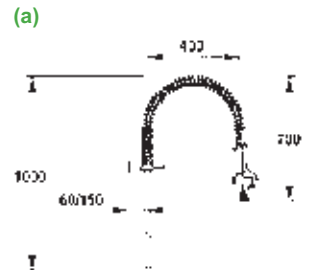

- 70563 | With reinforced goose neck spout length 200 mm (g)
- 70562 | With reinforced goose neck spout length 300 mm (h)
- 70564 | With reinforced spout length 320 mm and extension (i)
- 70550 | With adjustable jet spray head (j)
- 70551 | With adjustable jet spray head
and telescopic filler spout (k)

DECK-MOUNTED ONE HOLE PILLAR TAP

- 70560 | With adjustable jet spray head (l)
- 70561 | With adjustable jet spray head
telescopic filler spout (m)

ACCESSORIES FOR PRESTO MAESTRO

PILLAR WITH SPRAY HEAD

Pillar with spray head

- 70568 | Height 1000 mm (a)
- 70569 | Height 800 mm

Pillar with spray head and telescopic filler spout

- 70570 | Height 1000 mm (b)
- 70571 | Height 800 mm

SPRAY HEAD

Universal spray head only

- 70572 | Suitable for all brands - MG 1/2" (c)
- 70594 | With locking system and shock resistant end piece - MG 1/2"
- 70577 | Handle for spray head ref 70594

SPOUT

- 70585 | 3/4" spout - 200 mm for ref 70566
- 70583 | 3/4" spout - 250 mm for ref 70567
- 70584 | 3/4" goose neck spout for ref 70562
- 70582 | 3/4" telescopic spout - 200 to 300 mm (d)

LEVER

- 70579 | Lever for filler spout (f)
- 70580 | Lever for single lever mixer (e)
- 90631 | Blue / red marker for mixer control button