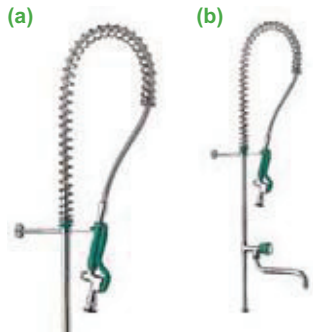

DECK-MOUNTED 2 HOLES MIXER

- 70566 | With reinforced goose neck spout (d)
- 70554 | With adjustable jet spray head (e)
- 70555 | With adjustable jet spray head
and telescopic filler spout (f)

DECK-MOUNTED ONE HOLE MIXER

- 70563 | With reinforced goose neck spout length 200 mm (g)
- 70562 | With reinforced goose neck spout length 300 mm (h)
- 70564 | With reinforced spout length 320 mm and extension (i)
- 70550 | With adjustable jet spray head (j)
- 70551 | With adjustable jet spray head
and telescopic filler spout (k)

DECK-MOUNTED ONE HOLE PILLAR TAP

- 70560 | With adjustable jet spray head (l)
- 70561 | With adjustable jet spray head
telescopic filler spout (m)

ACCESSORIES FOR PRESTO MAESTRO

PILLAR WITH SPRAY HEAD

Pillar with spray head

- 70568 | Height 1000 mm (a)
- 70569 | Height 800 mm

Pillar with spray head and telescopic filler spout

- 70570 | Height 1000 mm (b)
- 70571 | Height 800 mm

SPRAY HEAD

Universal spray head only

- 70572 | Suitable for all brands - MG 1/2" (c)
- 70594 | With locking system and shock resistant end piece - MG 1/2"
- 70577 | Handle for spray head ref 70594