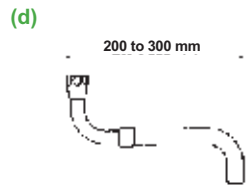

SPOUT

- 70585 | 3/4" spout - 200 mm for ref 70566
- 70583 | 3/4" spout - 250 mm for ref 70567
- 70584 | 3/4" goose neck spout for ref 70562
- 70582 | 3/4" telescopic spout - 200 to 300 mm (d)