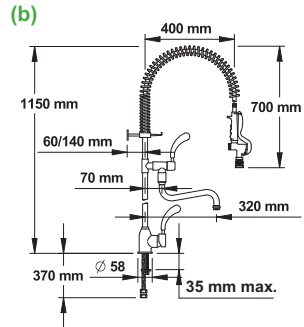

(a) **WALL-MOUNTED 2 HOLES SINGLE-LEVER MIXER**
 70558 | With adjustable jet spray head
 70559 | With adjustable jet spray head (a) and filler spout

(b) **DECK-MOUNTED ONE HOLE SINGLE LEVER MIXER**
 70552 | With adjustable jet spray head
 70553 | With adjustable jet spray head (b) and filler spout

(c) **DECK-MOUNTED ONE HOLE SINGLE LEVER MIXER**
 70565 | With reinforced gooseneck spout - L.300 mm (c)
 Extension of 320 mm
 Inlet copper pipe 12/14 to weld

PRESTO MAESTRO

WALL-MOUNTED 2 HOLES MIXER

- 70556 | With adjustable jet spray head (a)
- 70567 | With reinforced spout \varnothing 32 mm
Length 250 mm - Flow: 60 litres/minute (b)
- 70557 | With adjustable jet spray head
and telescopic filler spout (c)

- 70568 | Height 1000 mm (a)
- 70569 | Height 800 mm

Pillar with spray head and telescopic filler spout

- 70570 | Height 1000 mm (b)
- 70571 | Height 800 mm

SPRAY HEAD

Universal spray head only

- 70572 | Suitable for all brands - MG 1/2" (c)
- 70594 | With locking system and shock resistant end piece - MG 1/2"
- 70577 | Handle for spray head ref 70594

SPOUT

- 70585 | 3/4" spout - 200 mm for ref 70566
- 70583 | 3/4" spout - 250 mm for ref 70567
- 70584 | 3/4" goose neck spout for ref 70562
- 70582 | 3/4" telescopic spout - 200 to 300 mm (d)

LEVER

- 70579 | Lever for filler spout (f)
- 70580 | Lever for single lever mixer (e)
- 90631 | Blue / red marker for mixer control button