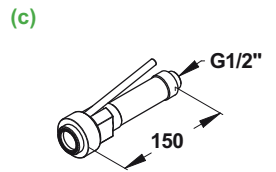

- 70563 | With reinforced goose neck spout length 200 mm (g)
- 70562 | With reinforced goose neck spout length 300 mm (h)
- 70564 | With reinforced spout length 320 mm and extension (i)
- 70550 | With adjustable jet spray head (j)
- 70551 | With adjustable jet spray head
and telescopic filler spout (k)

- 70568 | Height 1000 mm (a)
- 70569 | Height 800 mm

Pillar with spray head and telescopic filler spout

- 70570 | Height 1000 mm (b)
- 70571 | Height 800 mm

SPRAY HEAD

Universal spray head only

- 70572 | Suitable for all brands - MG 1/2" (c)
- 70594 | With locking system and shock resistant end piece - MG 1/2"
- 70577 | Handle for spray head ref 70594

SPOUT

- 70585 | 3/4" spout - 200 mm for ref 70566
- 70583 | 3/4" spout - 250 mm for ref 70567
- 70584 | 3/4" goose neck spout for ref 70562
- 70582 | 3/4" telescopic spout - 200 to 300 mm (d)

LEVER

- 70579 | Lever for filler spout (f)
- 70580 | Lever for single lever mixer (e)
- 90631 | Blue / red marker for mixer control button