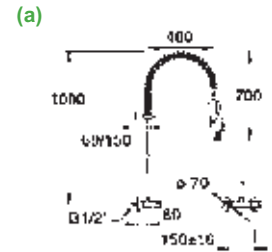

(a) **WALL-MOUNTED 2 HOLES SINGLE-LEVER MIXER**
 70558 | With adjustable jet spray head
 70559 | With adjustable jet spray head (a) and filler spout

(b) **DECK-MOUNTED ONE HOLE SINGLE LEVER MIXER**
 70552 | With adjustable jet spray head
 70553 | With adjustable jet spray head (b) and filler spout

(c) **DECK-MOUNTED ONE HOLE SINGLE LEVER MIXER**
 70565 | With reinforced gooseneck spout - L.300 mm (c)
 Extension of 320 mm
 Inlet copper pipe 12/14 to weld

PRESTO MAESTRO

WALL-MOUNTED 2 HOLES MIXER

- 70556 | With adjustable jet spray head (a)
- 70567 | With reinforced spout \varnothing 32 mm
Length 250 mm - Flow: 60 litres/minute (b)
- 70557 | With adjustable jet spray head
and telescopic filler spout (c)

DECK-MOUNTED 2 HOLES MIXER

- 70566 | With reinforced goose neck spout (d)
- 70554 | With adjustable jet spray head (e)
- 70555 | With adjustable jet spray head
and telescopic filler spout (f)

DECK-MOUNTED ONE HOLE MIXER

- 70563 | With reinforced goose neck spout length 200 mm (g)
- 70562 | With reinforced goose neck spout length 300 mm (h)
- 70564 | With reinforced spout length 320 mm and extension (i)
- 70550 | With adjustable jet spray head (j)
- 70551 | With adjustable jet spray head
and telescopic filler spout (k)