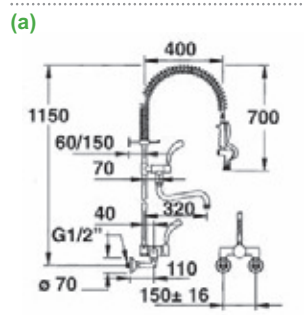

(a) **WALL-MOUNTED 2 HOLES SINGLE-LEVER MIXER**
 70558 | With adjustable jet spray head
 70559 | With adjustable jet spray head (a) and filler spout

(b) **DECK-MOUNTED ONE HOLE SINGLE LEVER MIXER**
 70552 | With adjustable jet spray head
 70553 | With adjustable jet spray head (b) and filler spout

(c) **DECK-MOUNTED ONE HOLE SINGLE LEVER MIXER**
 70565 | With reinforced gooseneck spout - L.300 mm (c)
 Extension of 320 mm
 Inlet copper pipe 12/14 to weld

PRESTO MAESTRO

WALL-MOUNTED 2 HOLES MIXER

- 70556 | With adjustable jet spray head (a)
- 70567 | With reinforced spout \varnothing 32 mm
Length 250 mm - Flow: 60 litres/minute (b)
- 70557 | With adjustable jet spray head
and telescopic filler spout (c)

- 70568 | Height 1000 mm (a)
- 70569 | Height 800 mm

Pillar with spray head and telescopic filler spout

- 70570 | Height 1000 mm (b)
- 70571 | Height 800 mm

SPRAY HEAD

Universal spray head only

- 70572 | Suitable for all brands - MG 1/2" (c)
- 70594 | With locking system and shock resistant end piece - MG 1/2"
- 70577 | Handle for spray head ref 70594

SPOUT

- 70585 | 3/4" spout - 200 mm for ref 70566
- 70583 | 3/4" spout - 250 mm for ref 70567
- 70584 | 3/4" goose neck spout for ref 70562
- 70582 | 3/4" telescopic spout - 200 to 300 mm (d)

LEVER

- 70579 | Lever for filler spout (f)
- 70580 | Lever for single lever mixer (e)
- 90631 | Blue / red marker for mixer control button