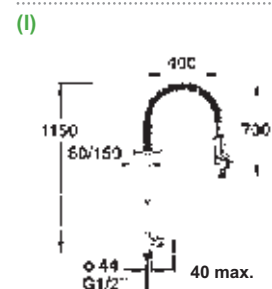

PRESTO MAESTRO

WALL-MOUNTED 2 HOLES MIXER

- 70556 | With adjustable jet spray head (a)
- 70567 | With reinforced spout $\varnothing$ 32 mm
  Length 250 mm - Flow: 60 litres/minute (b)
- 70557 | With adjustable jet spray head
  and telescopic filler spout (c)

DECK-MOUNTED 2 HOLES MIXER

- 70566 | With reinforced goose neck spout (d)
- 70554 | With adjustable jet spray head (e)
- 70555 | With adjustable jet spray head
  and telescopic filler spout (f)

DECK-MOUNTED ONE HOLE MIXER

- 70563 | With reinforced goose neck spout length 200 mm (g)
- 70562 | With reinforced goose neck spout length 300 mm (h)
- 70564 | With reinforced spout length 320 mm and extension (i)
- 70550 | With adjustable jet spray head (j)
- 70551 | With adjustable jet spray head
  and telescopic filler spout (k)

DECK-MOUNTED ONE HOLE PILLAR TAP

- 70560 | With adjustable jet spray head (l)
- 70561 | With adjustable jet spray head
  telescopic filler spout (m)