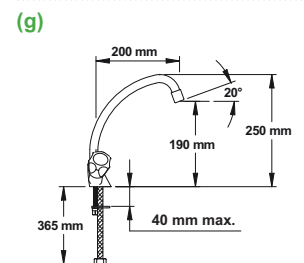

(c) **DECK-MOUNTED ONE HOLE SINGLE LEVER MIXER**
 70565 | With reinforced gooseneck spout - L.300 mm (c)
 Extension of 320 mm
 Inlet copper pipe 12/14 to weld

PRESTO MAESTRO

WALL-MOUNTED 2 HOLES MIXER

- 70556 | With adjustable jet spray head (a)
- 70567 | With reinforced spout \varnothing 32 mm
Length 250 mm - Flow: 60 litres/minute (b)
- 70557 | With adjustable jet spray head
and telescopic filler spout (c)

DECK-MOUNTED 2 HOLES MIXER

- 70566 | With reinforced goose neck spout (d)
- 70554 | With adjustable jet spray head (e)
- 70555 | With adjustable jet spray head
and telescopic filler spout (f)

DECK-MOUNTED ONE HOLE MIXER

- 70563 | With reinforced goose neck spout length 200 mm (g)
- 70562 | With reinforced goose neck spout length 300 mm (h)
- 70564 | With reinforced spout length 320 mm and extension (i)
- 70550 | With adjustable jet spray head (j)
- 70551 | With adjustable jet spray head
and telescopic filler spout (k)

- 70568 | Height 1000 mm (a)
- 70569 | Height 800 mm

Pillar with spray head and telescopic filler spout

- 70570 | Height 1000 mm (b)
- 70571 | Height 800 mm

SPRAY HEAD

Universal spray head only

- 70572 | Suitable for all brands - MG 1/2" (c)
- 70594 | With locking system and shock resistant end piece - MG 1/2"
- 70577 | Handle for spray head ref 70594