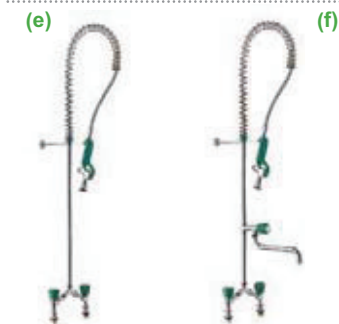

(a) **WALL-MOUNTED 2 HOLES SINGLE-LEVER MIXER**
 70558 | With adjustable jet spray head
 70559 | With adjustable jet spray head (a) and filler spout

(b) **DECK-MOUNTED ONE HOLE SINGLE LEVER MIXER**
 70552 | With adjustable jet spray head
 70553 | With adjustable jet spray head (b) and filler spout

(c) **DECK-MOUNTED ONE HOLE SINGLE LEVER MIXER**
 70565 | With reinforced gooseneck spout - L.300 mm (c)
 Extension of 320 mm
 Inlet copper pipe 12/14 to weld

PRESTO MAESTRO

WALL-MOUNTED 2 HOLES MIXER

- 70556 | With adjustable jet spray head (a)
- 70567 | With reinforced spout \varnothing 32 mm
Length 250 mm - Flow: 60 litres/minute (b)
- 70557 | With adjustable jet spray head
and telescopic filler spout (c)

DECK-MOUNTED 2 HOLES MIXER

- 70566 | With reinforced goose neck spout (d)
- 70554 | With adjustable jet spray head (e)
- 70555 | With adjustable jet spray head
and telescopic filler spout (f)

DECK-MOUNTED ONE HOLE MIXER

- 70563 | With reinforced goose neck spout length 200 mm (g)
- 70562 | With reinforced goose neck spout length 300 mm (h)
- 70564 | With reinforced spout length 320 mm and extension (i)
- 70550 | With adjustable jet spray head (j)
- 70551 | With adjustable jet spray head
and telescopic filler spout (k)