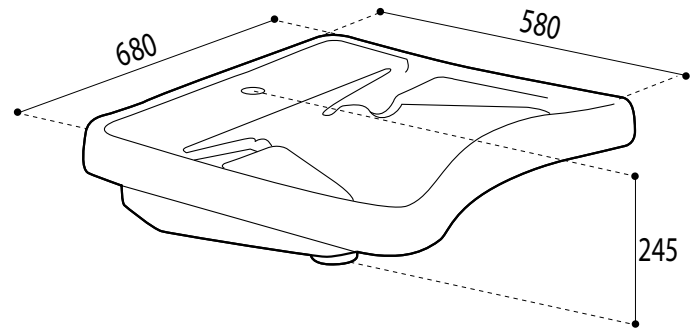

Range: Ergonomic washbasin

Ref: 60001 - Fixed washbasin

> Material and colour finish :

- White ceramic

> Ergonomics :

- Concave Front part to ease up the access for wheel chair users
- Elbow support
- Round corners
- Anti-splash protection design

> Delivered with :

- Pre drilled for a single hole tap
- Fixed console
- plug
- Offset trap
- Siphon
- Instruction manual