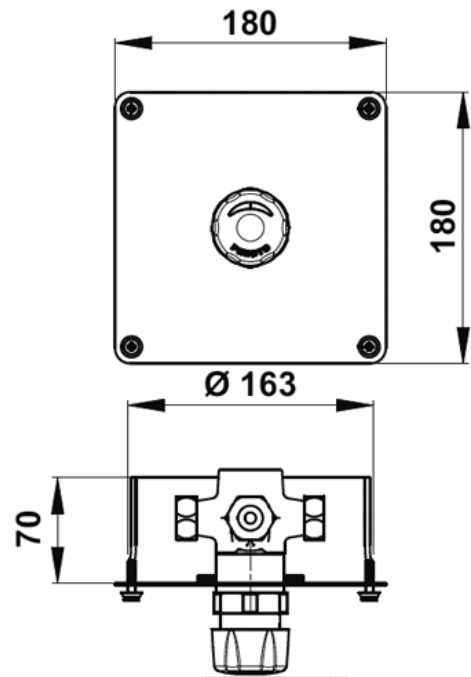

Range : Timed flow mixer tap for shower

Ref : 35941 - ALPA PRESTO mixer tap - Concealed

> **Working pressure :**

- 1 to 5 bar

> **Flow :**

- 6 l/min with integrated flow limiter
- Anti-water-hammering design

> **Flow time :**

- 30 seconds (- 10 / + 5 seconds)

> **Hydraulic supply :**

- M G 3/4" (20x27)
- NF Check valves

> **Material and colour finish :**

- Chrome-plated knob

> **Thermal resistance :**

- Resistant to a temperature of 75°C for 30 minute thermal shock

> **Security :**

- Adjustable tamper-proof temperature limiter to prevent scalding
- Antivandalism: concealed with stainless steel plate

> **Delivered with :**

- 1 Flushing-mounting case
- 1 Stainless steel plate
- 2 Filter gaskets
- 3 Union nuts 3/4" (20x27)
- Instruction manual

> **Standards & approvals :**

- Acoustic class IB
- Brass body in accordance with EN 1982, EN 12164, EN 12156
- Molded chrome-plated body in accordance with EN 12540
- 200-hour neutral salt spray resistant (NSS) in accordance with ISO 9227