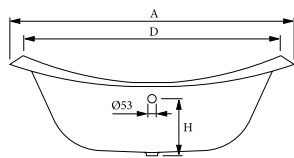

Options:

Outside finishing | Antislip | Tap holes

Hand Gilded feet in Gold, Silver or Copper leaf

Hand Gilded exterior in Gold, Silver or Copper leaf | Mother of Pearl or Glass tile mosaic exterior

1540 x 750 | 1700 X 760 | 1800 x 770

ANTIQUE

DIMENSÕES - DIMENSIONS (mm)

| | | | | | | | | | | | | | | | | | |
|-------------|------|-----|-----|------|-----|-----|-----|-----|-----|-----|---|---|---|---|---|---|---|
| 1540 | 1540 | 750 | 450 | 1400 | 610 | 585 | 420 | 308 | 760 | 300 | - | - | - | - | - | - | |
| 1700 | 1700 | 760 | 460 | 1550 | 600 | 595 | 420 | 360 | 770 | 300 | - | - | - | - | - | - | |
| 1800 | 1800 | 770 | 462 | 1660 | 610 | 595 | 420 | 368 | 790 | 300 | - | - | - | - | - | - | |
| | A | B | C | D | E | F | G | H | I | J | L | M | N | O | P | Q | R |