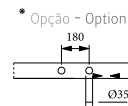

Options:

Outside finishing | Antislip | Tap holes

Hand Gilded feet in Gold, Silver or Copper leaf

Hand Gilded exterior in Gold, Silver or Copper leaf | Mother of Pearl or Glass tile mosaic exterior

1540 x 750 | 1700 X 760 | 1800 x 770

ANTIQUE

DIMENSÕES - DIMENSIONS (mm)

| | | | | | | | | | | | | | | | | | |
|-------------|------|-----|-----|------|-----|-----|-----|-----|-----|-----|---|---|---|---|---|---|---|
| 1540 | 1540 | 750 | 450 | 1400 | 610 | 585 | 420 | 308 | 760 | 300 | - | - | - | - | - | - | |
| 1700 | 1700 | 760 | 460 | 1550 | 600 | 595 | 420 | 360 | 770 | 300 | - | - | - | - | - | - | |
| 1800 | 1800 | 770 | 462 | 1660 | 610 | 595 | 420 | 368 | 790 | 300 | - | - | - | - | - | - | |
| | A | B | C | D | E | F | G | H | I | J | L | M | N | O | P | Q | R |

Medidas Aproximadas | Válvula de segurança disponível com 63mm
 Approximate measurements | Overflow hole available with 63mm