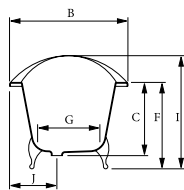

Options:

Outside finishing | Antislip | Tap holes

Hand Gilded feet in Gold, Silver or Copper leaf

Hand Gilded exterior in Gold, Silver or Copper leaf | Mother of Pearl or Glass tile mosaic exterior

1540 x 750 | 1700 X 760 | 1800 x 770

ANTIQUE

DIMENSÕES - DIMENSIONS (mm)

| | | | | | | | | | | | | | | | | | |
|-------------|------|-----|-----|------|-----|-----|-----|-----|-----|-----|---|---|---|---|---|---|---|
| 1540 | 1540 | 750 | 450 | 1400 | 610 | 585 | 420 | 308 | 760 | 300 | - | - | - | - | - | - | |
| 1700 | 1700 | 760 | 460 | 1550 | 600 | 595 | 420 | 360 | 770 | 300 | - | - | - | - | - | - | |
| 1800 | 1800 | 770 | 462 | 1660 | 610 | 595 | 420 | 368 | 790 | 300 | - | - | - | - | - | - | |
| | A | B | C | D | E | F | G | H | I | J | L | M | N | O | P | Q | R |

Medidas Aproximadas | Válvula de segurança disponível com 63mm
 Approximate measurements | Overflow hole available with 63mm