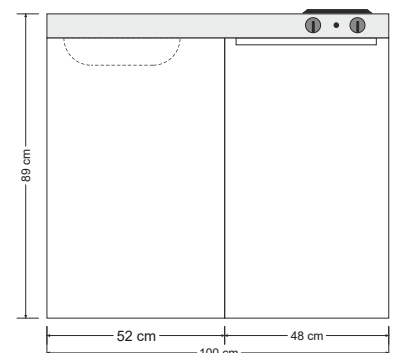

ME 100

Fridge

article no.	hob	bowl side
14100 000013 00	electric	bowl right
14100 000023 00	electric	bowl left
14100 000053 00	without	bowl right
14100 000063 00	without	bowl left