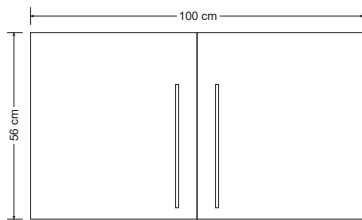

colour range Wall Cupboards

stainless steel

01 - stainless steel

gloss powder coating

00 - white

02 - black

03 - bordeaux

13 - green apple

matt powder coating

11 - sand

12 - black

14 - deep brown

HS 100 - drawing