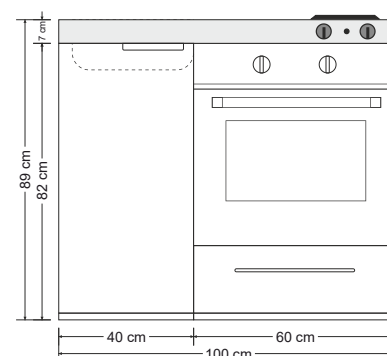

MKB 100

Oven

with oven Techwood EB */ **

empty cupboard 40cm, without fridge

drawer with softclose

article no.	colour	hob	bowlside
11100 005010 - XX		electric	bowl right
11100 005020 - XX		electric	bowl left
11100 005030 - XX		ceramic	bowl right
11100 005040 - XX		ceramic	bowl left
11100 005050 - XX		without	bowl right
11100 005060 - XX		without	bowl left