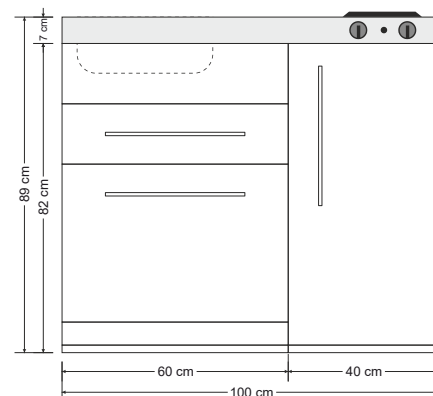

MPGS 100

Dishwasher

empty cupboard 40cm, without fridge

with fully integrated dishwasher

drawer with softclose

article no.	colour	hob	bowlside
10100 680010 - XX		electric	bowl right
10100 680020 - XX		electric	bowl left
10100 680030 - XX		ceramic	bowl right
10100 680040 - XX		ceramic	bowl left
10100 680050 - XX		without	bowl right
10100 680060 - XX		without	bowl left
10100 680170 - XX		induction	bowl right (Top pantrytop)
10100 680180 - XX		induction	bowl left (Top pantrytop)