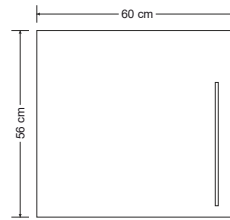

HS 60 - drawing