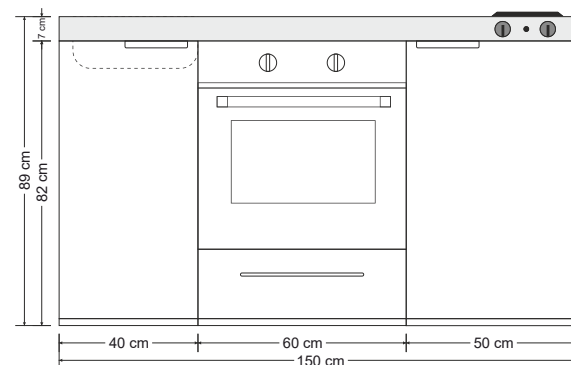

MKB 150

Fridge - Oven

with oven Techwood EB */ **

empty cupboard 40cm, without fridge
drawer with softclose

article no.	colour	hob	bowlside
11150 005011 - XX		electric	bowl right
11150 005021 - XX		electric	bowl left
11150 005031 - XX		ceramic	bowl right
11150 005041 - XX		ceramic	bowl left
11150 005051 - XX		without	bowl right
11150 005061 - XX		without	bowl left