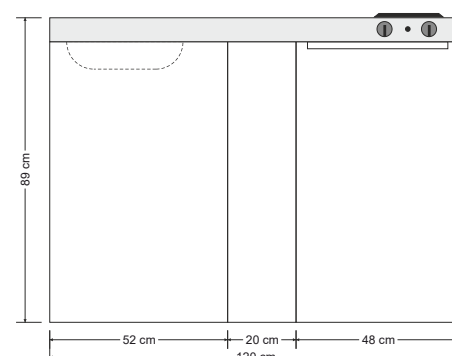

ME 120

Fridge

article no.	hob	bowlside
14120 000013 00	electric	bowl right
14120 000023 00	electric	bowl left
14120 000053 00	without	bowl right
14120 000063 00	without	bowl left