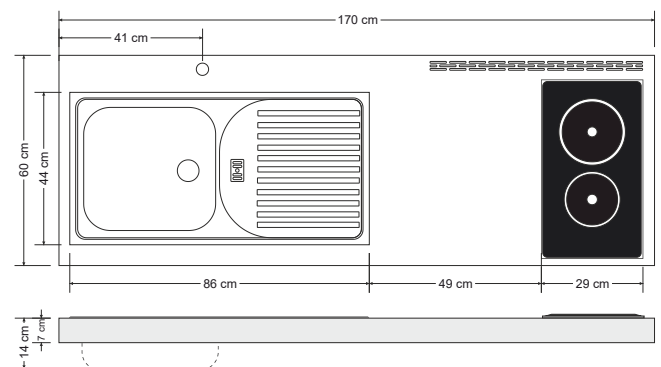

drawing
170 cm
pantry top