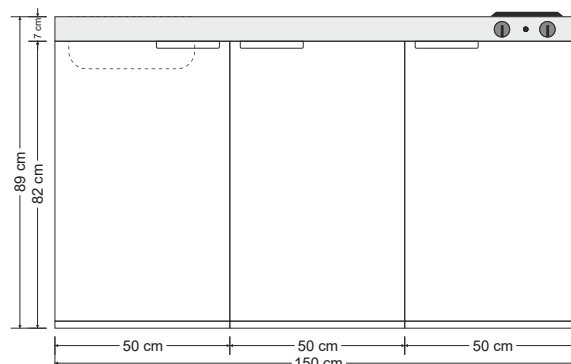

MK 150

Fridge

article no.	colour	hob	bowlside
11150 000011 - XX		electric	bowl right
11150 000021 - XX		electric	bowl left
11150 000031 - XX		ceramic	bowl right
11150 000041 - XX		ceramic	bowl left
11150 000051 - XX		without	bowl right
11150 000061 - XX		without	bowl left