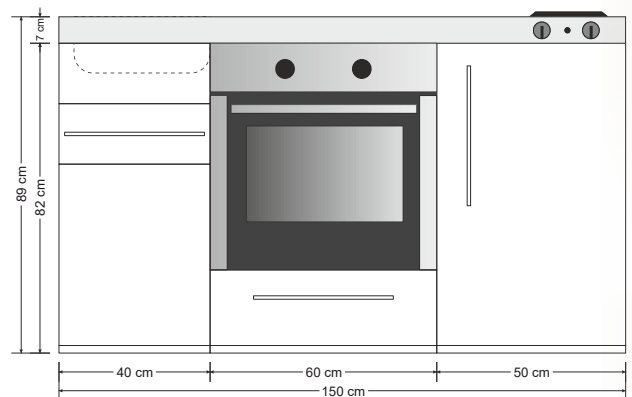

MPB 150

Fridge - Oven

oven Stengel EBO 9.3 stainless steel*
two drawers with softclose
door in the sink cupboard with touch closure

article no.	colour	hob	bowlside
10150 106011 - XX		electric	bowl right
10150 106021 - XX		electric	bowl left
10150 106031 - XX		ceramic	bowl right
10150 106041 - XX		ceramic	bowl left
10150 106051 - XX		without	bowl right
10150 106061 - XX		without	bowl left
10150 106171 - XX		induction	bowl right (Top pantrytop)
10150 106181 - XX		induction	bowl left (Top pantrytop)