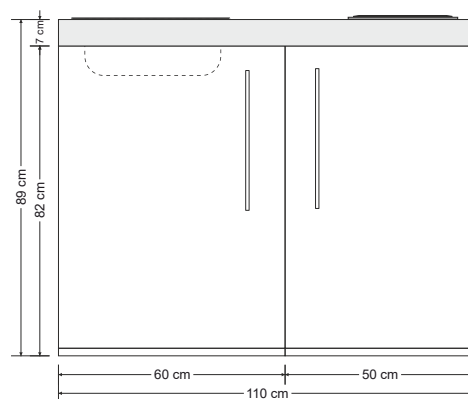

**MPGS 110****Fridge - Dishwasher**

with fully integrated dishwasher  
drawer with softclose

article no.	colour	hob	bowlside
10110 680111 - XX		electric	bowl right
10110 680121 - XX		electric	bowl left
10110 680131 - XX		ceramic	bowl right
10110 680141 - XX		ceramic	bowl left
10110 680151 - XX		without	bowl right
10110 680161 - XX		without	bowl left
10110 680171 - XX		induction	bowl right
10110 680181 - XX		induction	bowl left