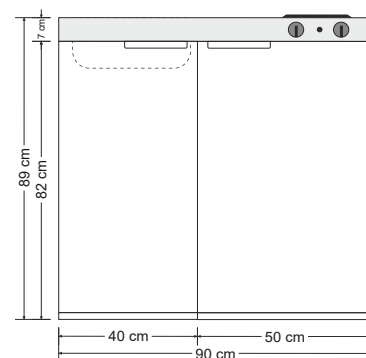

MK 90

Fridge

article no.	colour	hob	bowlside
11090 000011 - XX		electric	owl right
11090 000021 - XX		electric	owl left
11090 000031 - XX		ceramic	owl right
11090 000041 - XX		ceramic	owl left
11090 000051 - XX		without	owl right
11090 000061 - XX		without	owl left