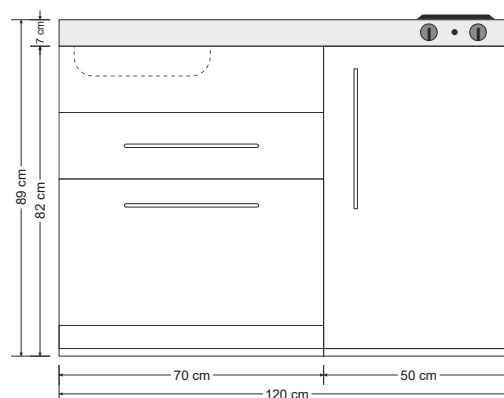

MPGS 120

Fridge - Dishwasher

with fully integrated dishwasher
drawer with softclose

article no.	colour	hob	bowlside
10120 390011 - XX		electric	bowl right
10120 390021 - XX		electric	bowl left
10120 390031 - XX		ceramic	bowl right
10120 390041 - XX		ceramic	bowl left
10120 390051 - XX		without	bowl right
10120 390061 - XX		without	bowl left
10120 390171 - XX		induction	bowl right (Top pantrytop)
10120 390181 - XX		induction	bowl left (Top pantrytop)