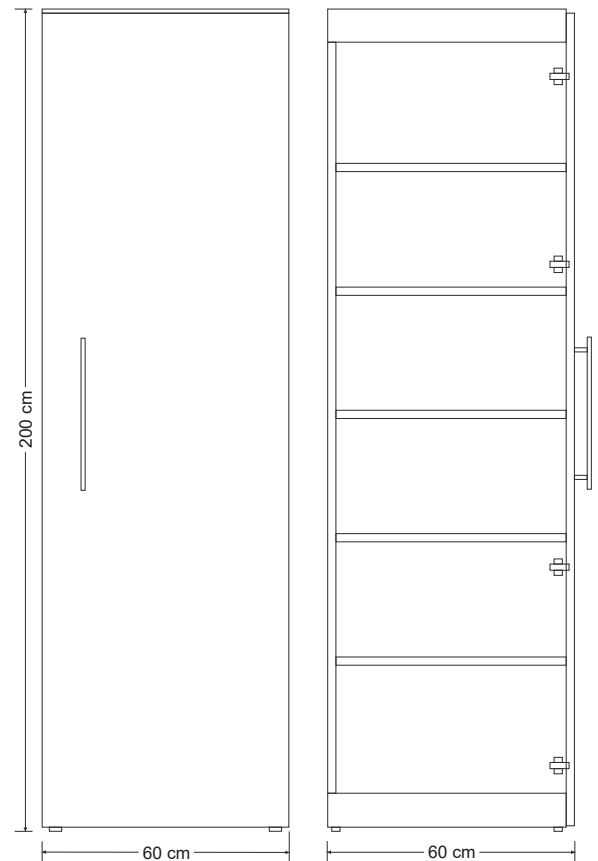

METAL TALL CUPBOARD

REALLY BIG STORAGE

New - whether as addition to your kitchen or as addition to your apartment furniture - our tall cupboard offers not only enormous storage space, it perfectly matches your minikitchen.

The doors and sides are double walled with insulation to give strength and a solid feel and the carcass made of powder coated metal.

Every cupboard is delivered with one fixed shelf and four adjustable shelves.

Our standard tall cupboards are available in white or a choice of colours from our range as seen below.

All tall cupboards are delivered assembled.

HO Tall cupboard 60cm

colour range Tall Cupboards

stainless steel

gloss powder coating

00 - white

02 - black

03 - bordeaux

13 - green apple

matt powder coating

11 - sand

12 - black

14 - deep brown