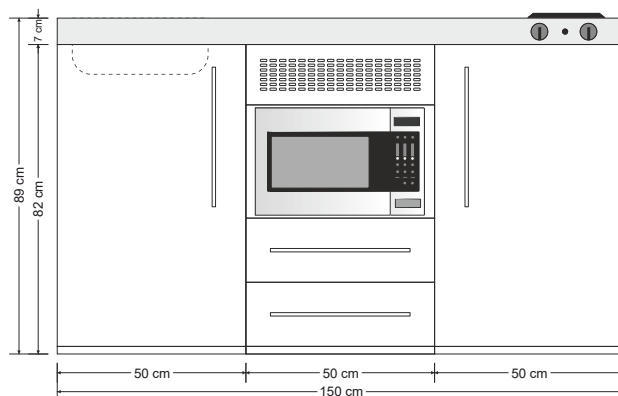

MPM 150

Fridge - Microwave

with microwave LG in stainless steel with grill*

two drawer with softclose

article no.	colour	hob	bowlside
10150 010011 - XX		electric	bowl right
10150 010021 - XX		electric	bowl left
10150 010031 - XX		ceramic	bowl right
10150 010041 - XX		ceramic	bowl left
10150 010051 - XX		without	bowl right
10150 010061 - XX		without	bowl left
10150 010171 - XX		induction	bowl right (Top pantrytop)
10150 010181 - XX		induction	bowl left (Top pantrytop)