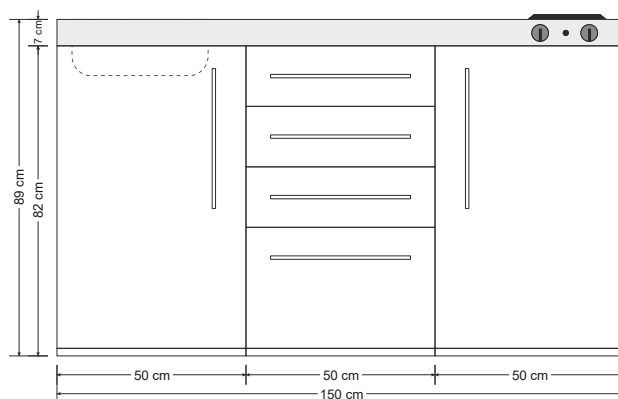

MPS4 150

Fridge - Drawer

four drawers with softclose

article no.	colour	hob	bowlside
10150 004011 - XX		electric	bowl right
10150 004021 - XX		electric	bowl left
10150 004031 - XX		ceramic	bowl right
10150 004041 - XX		ceramic	bowl left
10150 004051 - XX		without	bowl right
10150 004061 - XX		without	bowl left
10150 004171 - XX		induction	bowl right (Top pantrytop)
10150 004181 - XX		induction	bowl left (Top pantrytop)