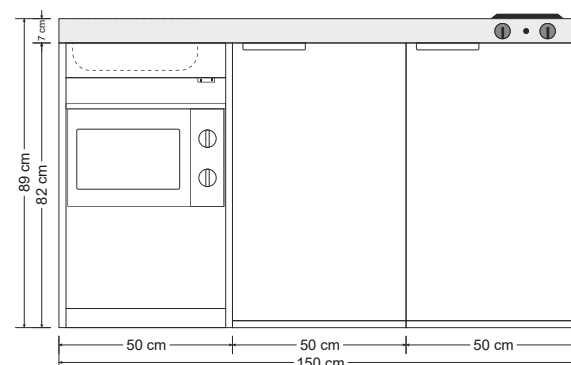

MKM 150

Fridge - Microwave

with microwave Amica* located behind the door

article no.	colour	hob	bowlside
11150 010011 - XX		electric	bowl right
11150 010021 - XX		electric	bowl left
11150 010031 - XX		ceramic	bowl right
11150 010041 - XX		ceramic	bowl left
11150 010051 - XX		without	bowl right
11150 010061 - XX		without	bowl left