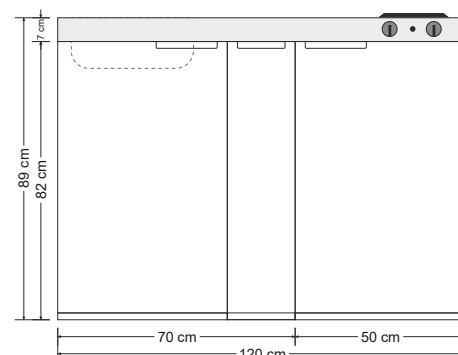

## MK 120 A Fridge - Pull out unit

with pull out unit 20 cm and two baskets

article no.	colour	hob	bowlside
11120 002011 - XX		electric	bowl right
11120 002021 - XX		electric	bowl left
11120 002031 - XX		ceramic	bowl right
11120 002041 - XX		ceramic	bowl left
11120 002051 - XX		without	bowl right
11120 002061 - XX		without	bowl left