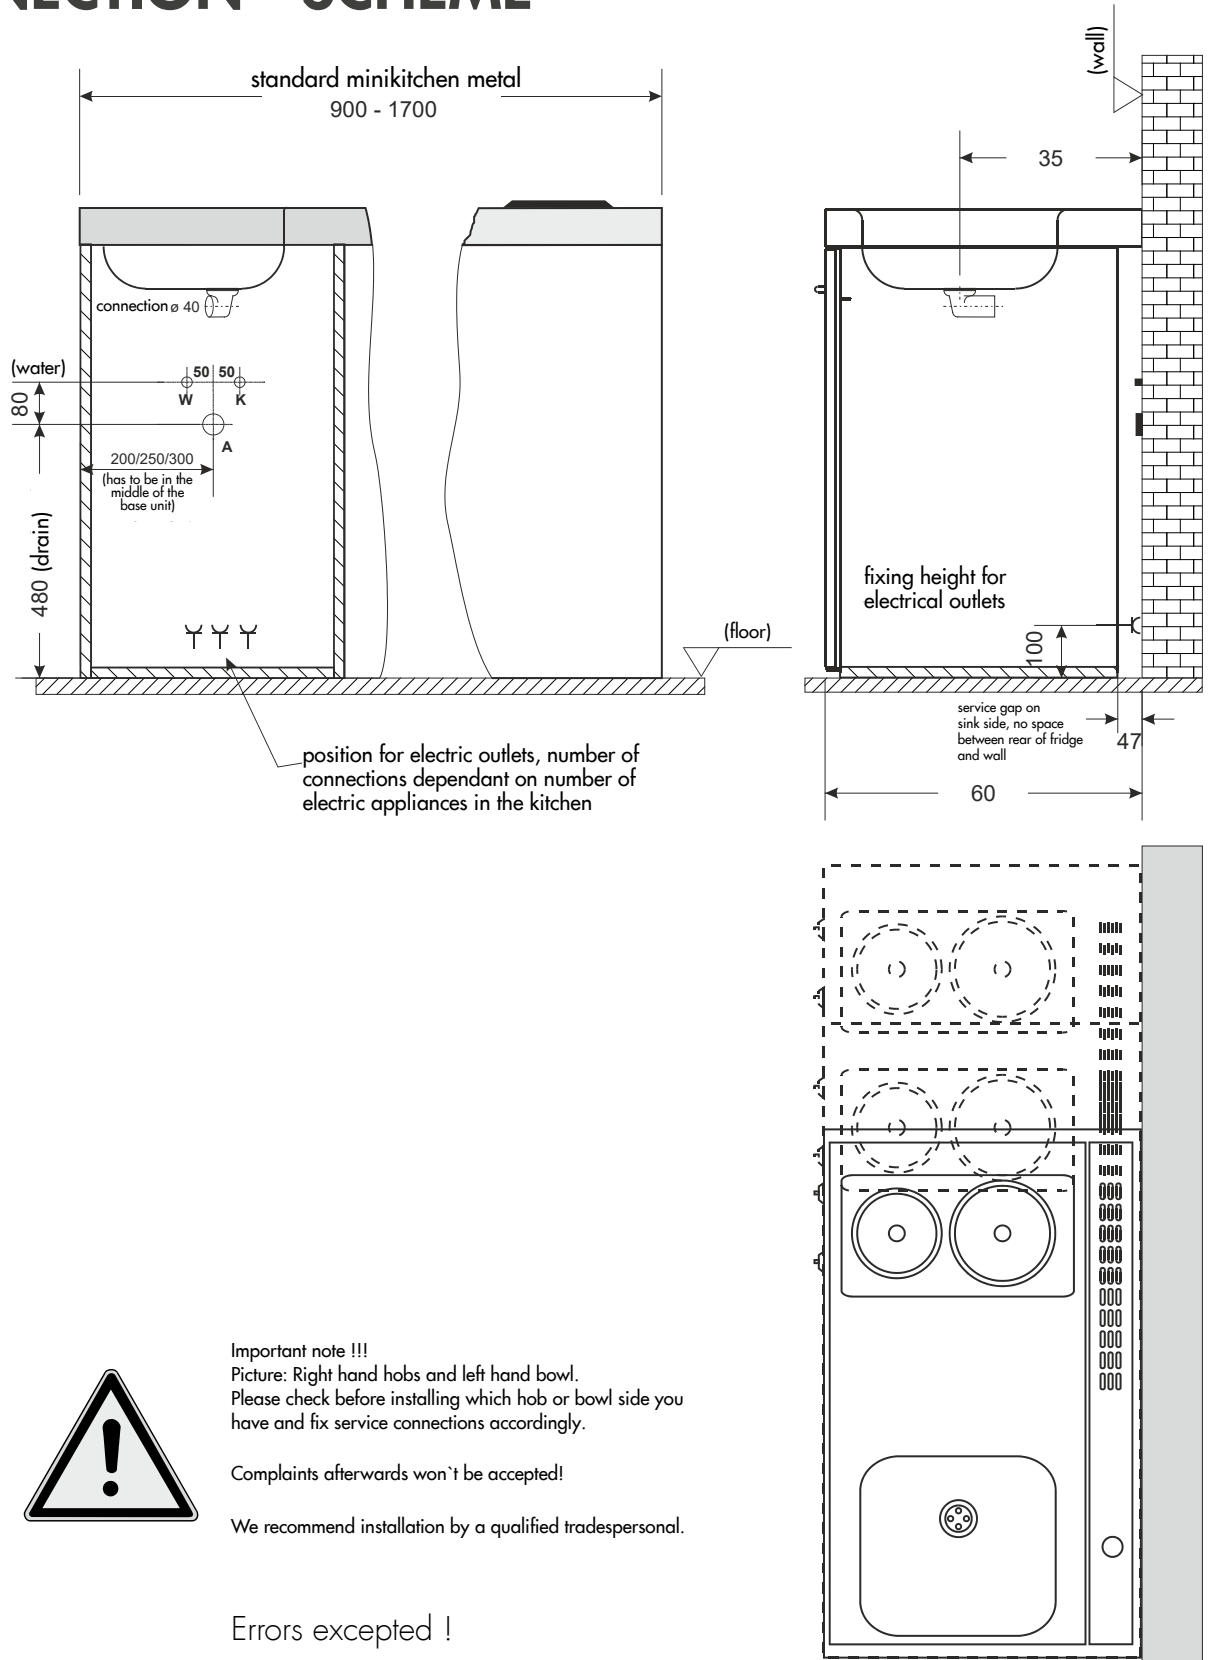

CONNECTION - SCHEME