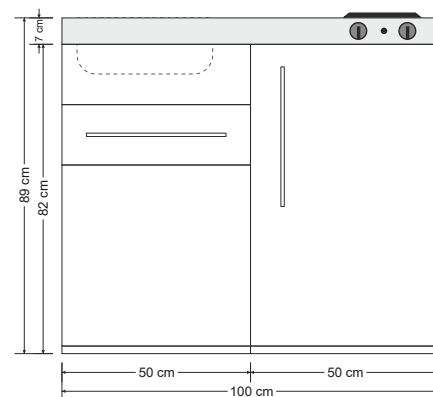

**MPGS 100****Dishwasher**

empty cupboard 40cm, without fridge

with fully integrated dishwasher

drawer with softclose

article no.	colour	hob	bowlside
10100 680010 - XX		electric	bowl right
10100 680020 - XX		electric	bowl left
10100 680030 - XX		ceramic	bowl right
10100 680040 - XX		ceramic	bowl left
10100 680050 - XX		without	bowl right
10100 680060 - XX		without	bowl left
10100 680170 - XX		induction	bowl right (Top pantrytop)
10100 680180 - XX		induction	bowl left (Top pantrytop)