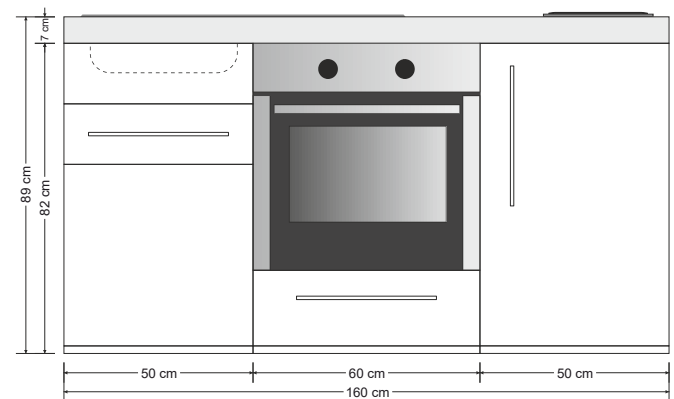

MPB 160 Fridge - Oven

oven Stengel EBO 9.3 stainless steel*
drawer with softclose
door in the sink cupboard with touch closure

article no.	colour	hob	bowlside
10160 106111 - XX		electric	bowl right
10160 106121 - XX		electric	bowl left
10160 106131 - XX		ceramic	bowl right
10160 106141 - XX		ceramic	bowl left
10160 106151 - XX		without	bowl right
10160 106161 - XX		without	bowl left
10160 106171 - XX		induction	bowl right
10160 106181 - XX		induction	bowl left