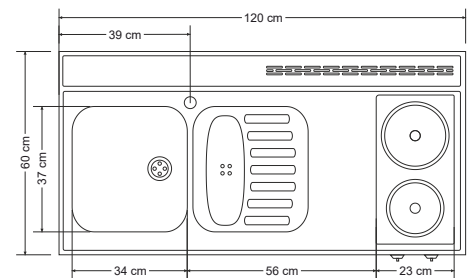

MINIKITCHEN KITCHENLINE MK 120

- › Fridge Liebherr, 4*-freezer, energy efficiency class A++
- › Pantry top in stainless steel, hob controls on the front, single sink, waste kit, 35mm hole for tap, a choice of solid hotplates, ceramic hob or without hob (tea station top)
- › Metal cupboard unit in white powder coated finish
- › Filled double-walled fronts, powder-coated, standard handle
- › Available in colour at extra charge
- › Delivered assembled and ready to plug in

Top version

MK 120

Fridge

2-doors cupboard 50/20 cm

article no.	colour	hob	bowl side
11120 001011 - XX		electric	bowl right
11120 001021 - XX		electric	bowl left
11120 001031 - XX		ceramic	bowl right
11120 001041 - XX		ceramic	bowl left
11120 001051 - XX		without	bowl right
11120 001061 - XX		without	bowl left

colour range Kitchenline

stainless steel

gloss powder coating

00 - white

02 - black

03 - bordeaux

13 - green apple

matt powder coating

11 - sand

12 - black

14 - deep brown