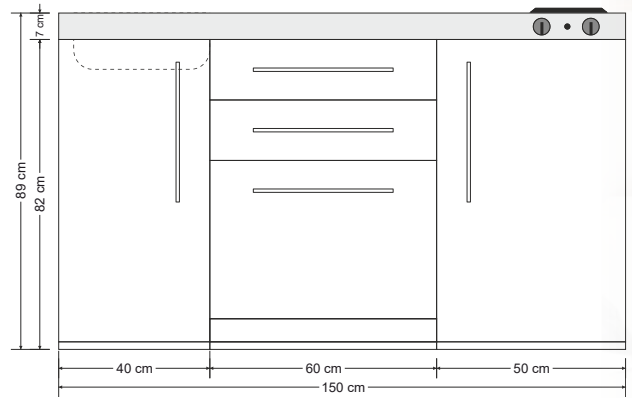

MPGS 150

Fridge - Dishwasher

with fully integrated dishwasher
two drawers with softclose

article no.	colour	hob	bowlside
10150 680011 - XX		electric	bowl right
10150 680021 - XX		electric	bowl left
10150 680031 - XX		ceramic	bowl right
10150 680041 - XX		ceramic	bowl left
10150 680051 - XX		without	bowl right
10150 680061 - XX		without	bowl left
10150 680171 - XX		induction	bowl right (Top pantrytop)
10150 680181 - XX		induction	bowl left (Top pantrytop)