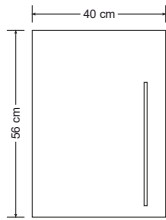

WALL CUPBOARDS METAL

MODELS

HS 40 - drawing