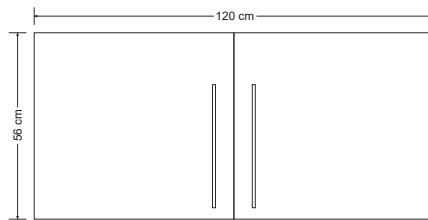

HS 120 - drawing