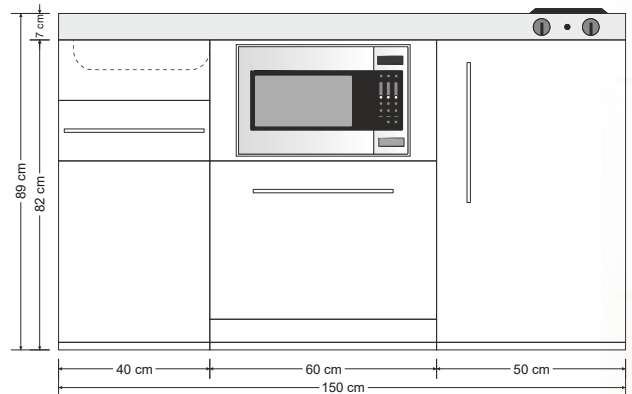

MPGSM150

Fridge - Dishwasher - Microwave

with fully integrated dishwasher
with microwave LG in stainless steel with grill*
drawer with softclose
door in the sink cupboard with touch closure

article no.	colour	hob	bowlside
10150 781011 - XX		electric	bowl right
10150 781021 - XX		electric	bowl left
10150 781031 - XX		ceramic	bowl right
10150 781041 - XX		ceramic	bowl left
10150 781051 - XX		without	bowl right
10150 781061 - XX		without	bowl left
10150 781171 - XX		induction	bowl right (Top pantrytop)
10150 781181 - XX		induction	bowl left (Top pantrytop)