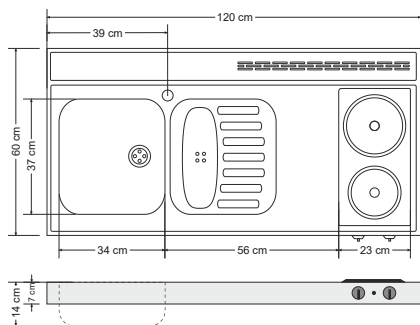

Pantry top 120 stainless steel

article no.	dimension	hob	bowlside
40120 000010 01	120 x 60 x 7cm	electric	bowl right
40120 000020 01	120 x 60 x 7cm	electric	bowl left
40120 000030 01	120 x 60 x 7cm	ceramic	bowl right
40120 000040 01	120 x 60 x 7cm	ceramic	bowl left
40120 000050 01	120 x 60 x 7cm	without	bowl right
40120 000060 01	120 x 60 x 7cm	without	bowl left