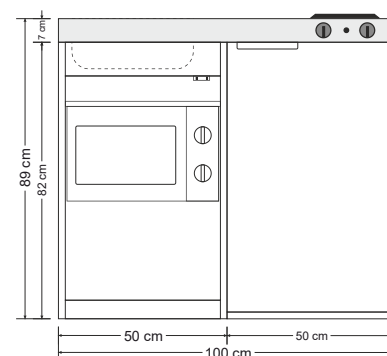

MKM 100

Fridge - Microwave

with microwave Amica*

located behind the door

article no.	colour	hob	bowlside
11100 010011 - XX		electric	bowl right
11100 010021 - XX		electric	bowl left
11100 010031 - XX		ceramic	bowl right
11100 010041 - XX		ceramic	bowl left
11100 010051 - XXT		without	bowl right
11100 010061 - XX		without	bowl left