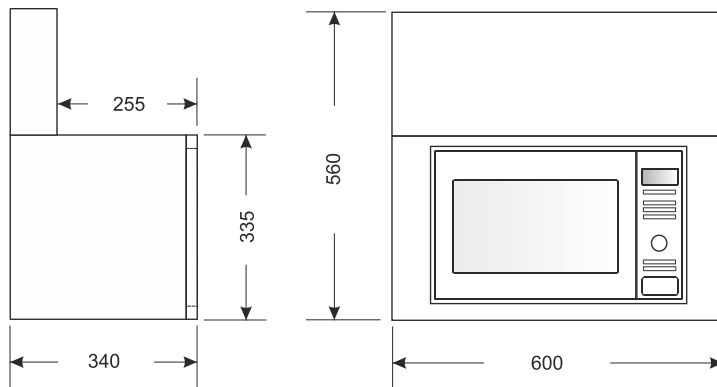

HSMW

Wall cupboard with microwave

dimensions W/D/H 60 x 34 x 56 cm

incl. microwave LG stainless steel with grill*

article no.

description

30060 020000 00

wall cupboard with microwave 600 - white

30060 020000 01

wall cupboard with microwave 600 - stainless steel

* Reserved manufacturer of electrical equipment. Attention is paid to brands or standard.