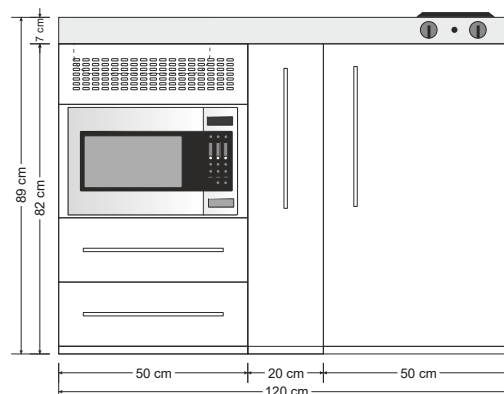

MPM 120 A

Fridge - Microwave - Pull out unit

with pull out unit 20 cm and two baskets
Mikrowelle LG Edelstahl mit Grill*
2 Schubladen mit Softclose

article no.	colour	hob	bowlside
10120 012011 - XX		electric	bowl right
10120 012021 - XX		electric	bowl left
10120 012031 - XX		ceramic	bowl right
10120 012041 - XX		ceramic	bowl left
10120 012051 - XX		without	bowl right
10120 012061 - XX		without	bowl left
10120 012171 - XX		induction	bowl right (Top pantrytop)
10120 012181 - XX		induction	bowl left (Top pantrytop)