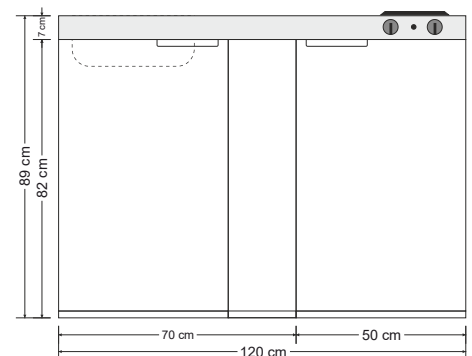

MK 120

Fridge

2-doors cupboard 50/20 cm

article no.	colour	hob	bowl side
11120 001011 - XX		electric	bowl right
11120 001021 - XX		electric	bowl left
11120 001031 - XX		ceramic	bowl right
11120 001041 - XX		ceramic	bowl left
11120 001051 - XX		without	bowl right
11120 001061 - XX		without	bowl left