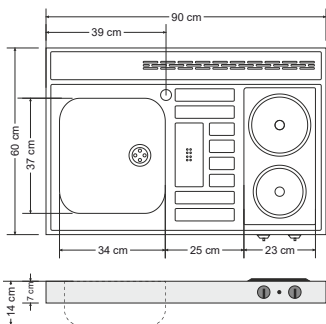

### Electric hotplates:

Hotplates are consisting of two hobs, Ø145 mm with 1000 W and Ø180 mm with 1200 W with integrated heatprotection, 7- cycles switch, checklight for residual heat

### Ceramic hob:

Hotplates are consisting of two hobs, Ø145 mm with 1200 W and Ø180 mm with 1800 W with integrated heatprotection, instant heat adjustable, checklight for residual heat