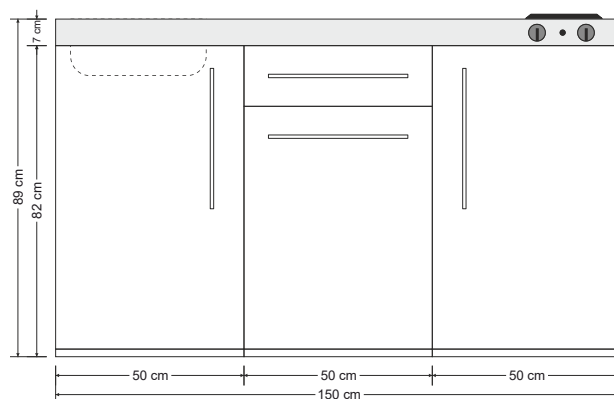

**MPS4 150****Fridge - Drawer**

four drawers with softclose

article no.	colour	hob	bowlside
10150 004011 - XX		electric	bowl right
10150 004021 - XX		electric	bowl left
10150 004031 - XX		ceramic	bowl right
10150 004041 - XX		ceramic	bowl left
10150 004051 - XX		without	bowl right
10150 004061 - XX		without	bowl left
10150 004171 - XX		induction	bowl right (Top pantrytop)
10150 004181 - XX		induction	bowl left (Top pantrytop)