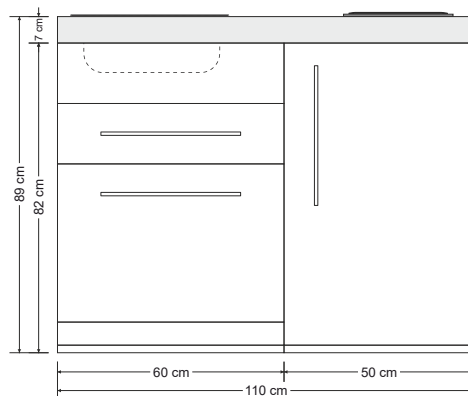

**MPGS 110****Fridge - Dishwasher**

with fully integrated dishwasher  
drawer with softclose

article no.	colour	hob	bowlside
10110 680111 - XX		electric	bowl right
10110 680121 - XX		electric	bowl left
10110 680131 - XX		ceramic	bowl right
10110 680141 - XX		ceramic	bowl left
10110 680151 - XX		without	bowl right
10110 680161 - XX		without	bowl left
10110 680171 - XX		induction	bowl right
10110 680181 - XX		induction	bowl left