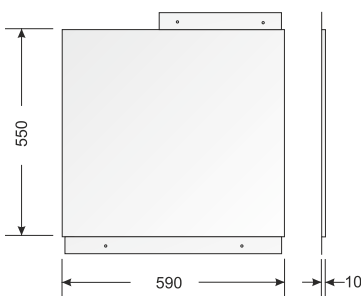

Side cheek stainless steel

article NO.	dimensions W/D/H 90 - 170 x 55 x 1 cm
65059 100000 01	59 cm side cheek stainless steel - right side
65059 200000 01	59 cm side cheek stainless steel - left side