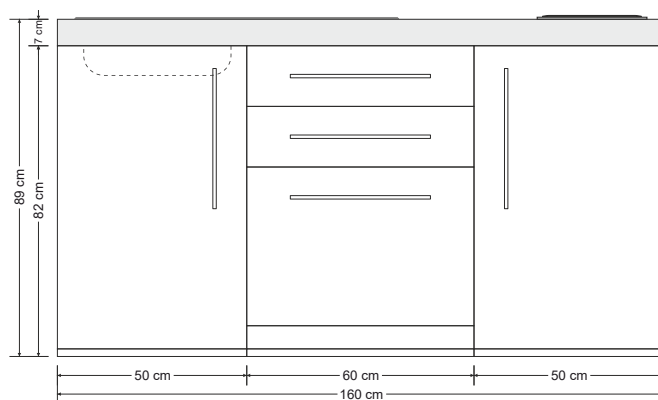

MPGS 160

Fridge - Dishwasher

with fully integrated dishwasher

two drawers with softclose

article no.	colour	hob	bowlside
10160 680111 - XX		electric	bowl right
10160 680121 - XX		electric	bowl left
10160 680131 - XX		ceramic	bowl right
10160 680141 - XX		ceramic	bowl left
10160 680151 - XX		without	bowl right
10160 680161 - XX		without	bowl left
10160 680171 - XX		induction	bowl right
10160 680181 - XX		induction	bowl left