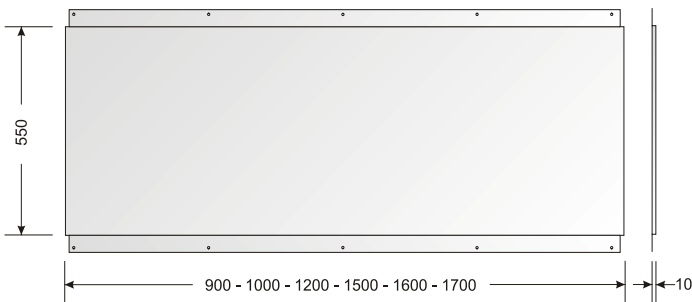

STAINLESS STEEL SPLASH BACKS & SIDE CHEEKS

Our stainless steel splash backs and side cheeks are the perfect link between the kitchen base units and metal wall cupboards. They are made from quality 1,0 mm brushed stainless steel. Splash backs (*1) are available in different widths 90 - 100 - 120 - 150 - 160 - 170.

Splash back stainless steel

article NO.	dimensions W/D/H 90 - 170 x 55 x 1 cm
64090 000000 01	90 cm splash back stainless steel
64100 000000 01	100 cm splash back stainless steel
64110 000000 01	110 cm splash back stainless steel
64120 000000 01	120 cm splash back stainless steel
64150 000000 01	150 cm splash back stainless steel
64160 000000 01	160 cm splash back stainless steel
64170 000000 01	170 cm splash back stainless steel