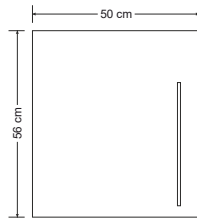

HS 50 - drawing