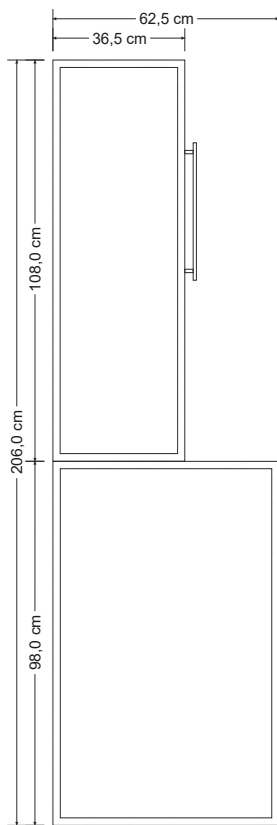

STUDIOLINE SL - D

DOUBLE

- › Double sided frame made from brushed stainless steel 1.4301, white powder coated infill panels
- › Splashback made from brushed stainless steel 1.4301
- › Wall cupboard finished in white powder coated metal
- › Upper and lower pelmets made from brushed stainless steel 1.4301
- › Available in 126 and 156 cm width (for 120 and 150 minikitchens)
- › Delivered in partially assembled condition with installation instruction

Studioline D
drawing side