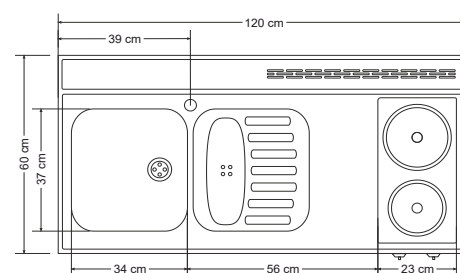

ME 120

Fridge

article no.	hob	bowlside
14120 000013 00	electric	bowl right
14120 000023 00	electric	bowl left
14120 000053 00	without	bowl right
14120 000063 00	without	bowl left