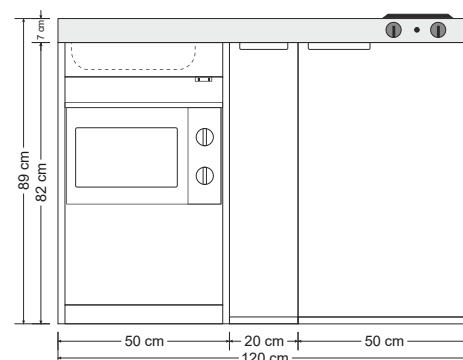

MKM 120 A Fridge - Microwave - Pull out unit

with pull out unit 20 cm and two baskets

with microwave Amica* located behind the door

article no.	colour	hob	bowlside
11120 012011 - XX		electric	bowl right
11120 012021 - XX		electric	bowl left
11120 012031 - XX		ceramic	bowl right
11120 012041 - XX		ceramic	bowl left
11120 012051 - XX		without	bowl right
11120 012061 - XX		without	bowl left