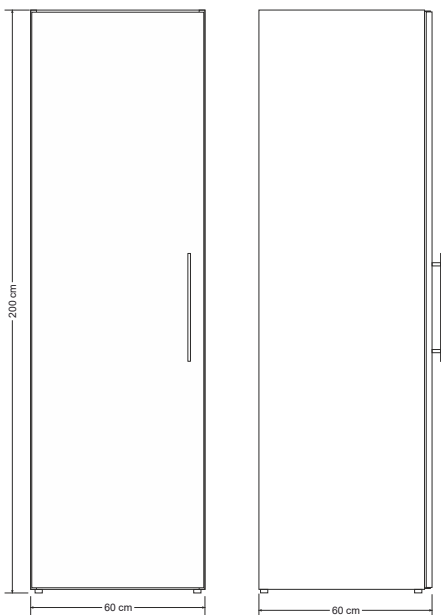

Drawing: SKMG - Crockery Cupboard 60cm