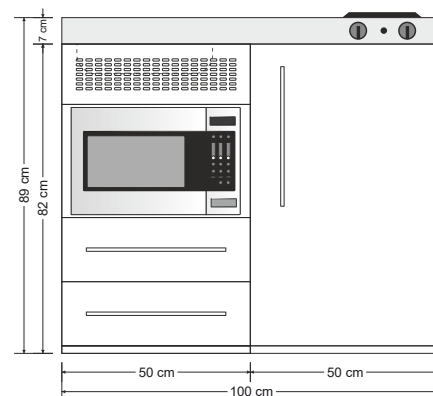

MPM 100

Fridge - Microwave

with microwave LG in stainless steel with grill*

two drawers with softclose

article no.	colour	hob	bowlside
10100 010011 - XX		electric	bowl right
10100 010021 - XX		electric	bowl left
10100 010031 - XX		ceramic	bowl right
10100 010041 - XX		ceramic	bowl left
10100 010051 - XX		without	bowl right
10100 010061 - XX		without	bowl left
10100 010171 - XX		induction	bowl right (Top pantrytop)
10100 010181 - XX		induction	bowl left (Top pantrytop)