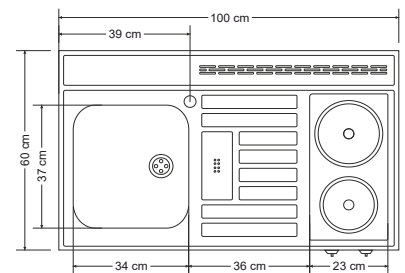

Bild: ME 100 Elektro

Top version

electric hotplates

tee station top  
(without hob)