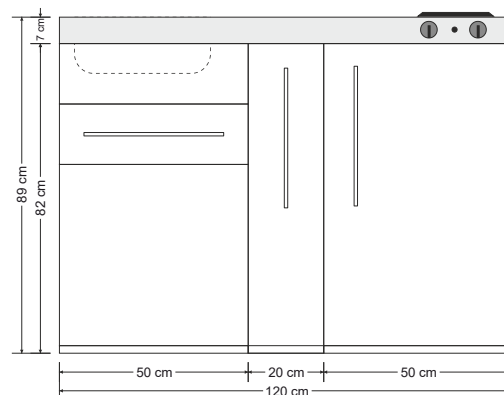

MP 120 A

Fridge - Pull out unit

with pull out unit 20 cm and two baskets
drawer with softclose
door in the sink cupboard with touch closure

article no.	colour	hob	bowlside
10120 102011 - XX		electric	bowl right
10120 102021 - XX		electric	bowl left
10120 102031 - XX		ceramic	bowl right
10120 102041 - XX		ceramic	bowl left
10120 102051 - XX		without	bowl right
10120 102061 - XX		without	bowl left
10120 102171 - XX		induction	bowl right (Top pantrytop)
10120 102181 - XX		Induction	bowl left (Top pantrytop)