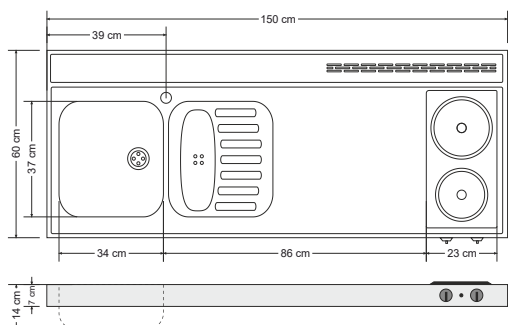

Pantry top 150 stainless steel

article no.	dimension	hob	bowlside
40150 000010 01	150 x 60 x 7cm	electric	bowl right
40150 000020 01	150 x 60 x 7cm	electric	bowl left
40150 000030 01	150 x 60 x 7cm	ceramic	bowl right
40150 000040 01	150 x 60 x 7cm	ceramic	bowl left
40150 000050 01	150 x 60 x 7cm	without	bowl right
40150 000060 01	150 x 60 x 7cm	without	bowl left

Note: Corrugation of the drain surface and position of the tap holes may differ owing to production changes.