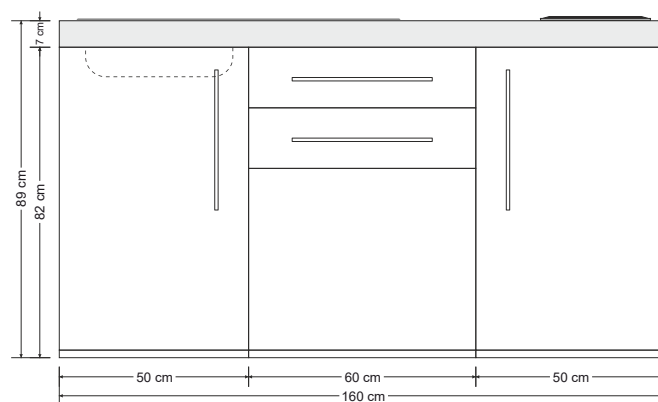

### Fridge

two drawers with softclose

door in the middle cupboard with touch closure

article no.	colour	hob	bowlside
10160 080111 - XX		electric	bowl right
10160 080121 - XX		electric	bowl left
10160 080131 - XX		ceramic	bowl right
10160 080141 - XX		ceramic	bowl left
10160 080151 - XX		without	bowl right
10160 080161 - XX		without	bowl left
10160 080171 - XX		induction	bowl right
10160 080181 - XX		induction	bowl left