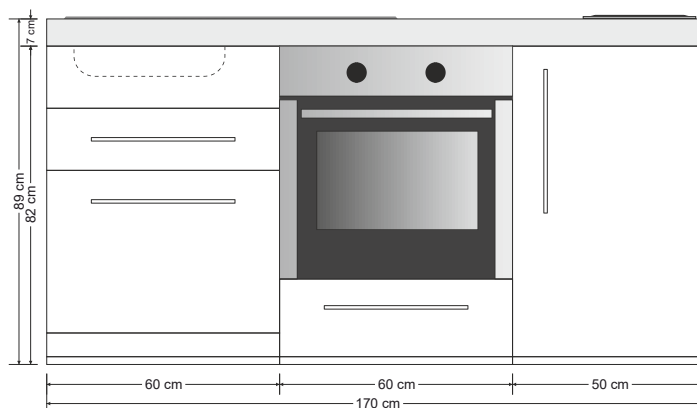

**MPBGS 170****Fridge - Oven - Dishwasher**

with fully integrated dishwasher

oven Stengel EBO 9.3 stainless steel\*

two drawers with softclose

article no.	colour	hob	bowlside
10170 686111 - XX		electric	bowl right
10170 686121 - XX		electric	bowl left
10170 686131 - XX		ceramic	bowl right
10170 686141 - XX		ceramic	bowl left
10170 686151 - XX		without	bowl right
10170 686161 - XX		without	bowl left
10170 686171 - XX		induction	bowl right
10170 686181 - XX		induction	bowl left