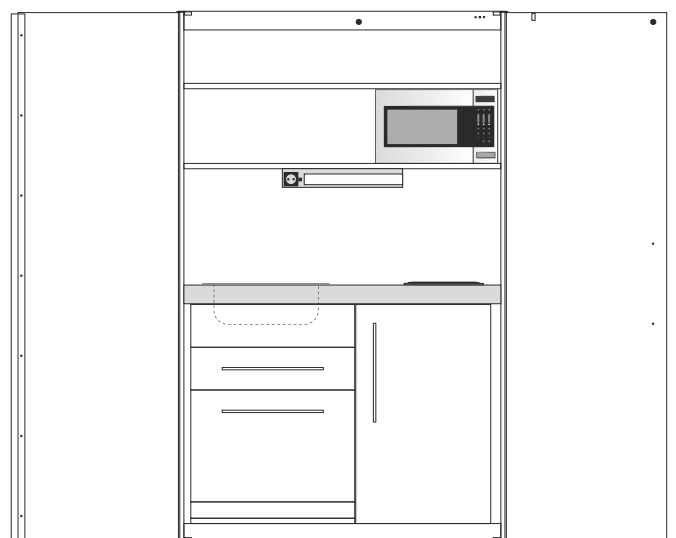

Drawing: SKM - fully equipped