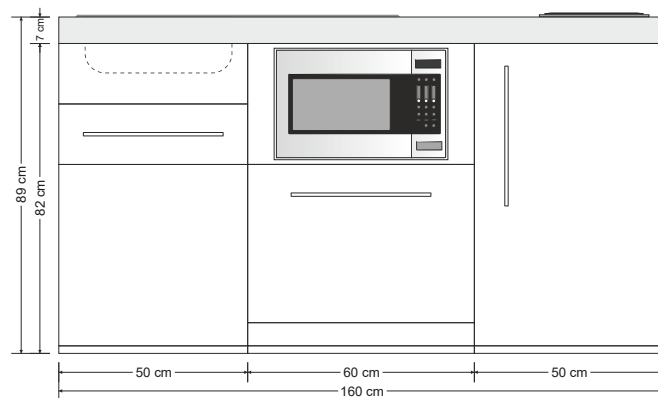

### Fridge - Dishwasher - Microwave

with microwave LG in stainless steel with grill\*

with fully integrated dishwasher

drawer with softclose

door in the sink cupboard with touch closure

article no.	colour	hob	bowlside
10160 781111 - XX		electric	bowl right
10160 781121 - XX		electric	bowl left
10160 781131 - XX		ceramic	bowl right
10160 781141 - XX		ceramic	bowl left
10160 781151 - XX		without	bowl right
10160 781161 - XX		without	bowl left
10160 781171 - XX		induction	bowl right
10160 781181 - XX		induction	bowl left