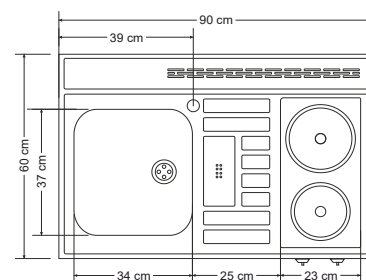

MINIKITCHEN KITCHENLINE MK 90

- › Fridge Liebherr, 4*-freezer, energy efficiency class A++
- › Pantry top in stainless steel, hob controls on the front, single sink, waste kit, 35mm hole for tap, a choice of solid hotplates, ceramic hob or without hob (tea station top)
- › Metal cupboard unit in white powder coated finish
- › Filled double-walled fronts, powder-coated, standard handle
- › Available in colour at extra charge
- › Delivered assembled and ready to plug in

Top version

MK 90

Fridge

article no.	colour	hob	bowlside
11090 000011 - XX		electric	owl right
11090 000021 - XX		electric	owl left
11090 000031 - XX		ceramic	owl right
11090 000041 - XX		ceramic	owl left
11090 000051 - XX		without	owl right
11090 000061 - XX		without	owl left

colour range Kitchenline

stainless steel

gloss powder coating

00 - white

02 - black

03 - bordeaux

13 - green apple

matt powder coating

11 - sand

12 - black

14 - deep brown