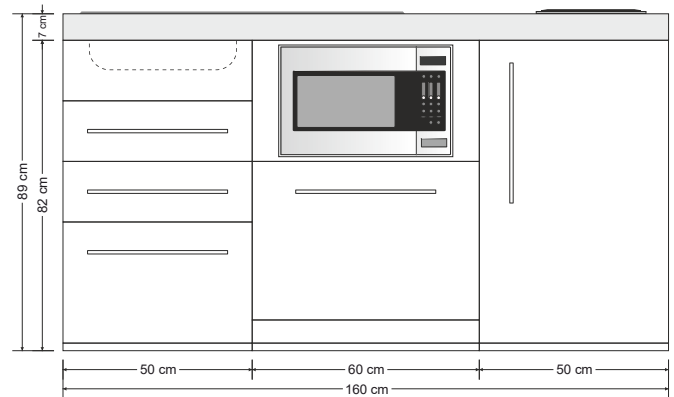

MPGSMS3 160 Fridge - Dishwasher - Microwave - Drawer

with microwave LG in stainless steel with grill*
with fully integrated dishwasher
three drawers with softclose

article no.	colour	hob	bowlside
10160 783111 - XX		electric	bowl right
10160 783121 - XX		electric	bowl left
10160 783131 - XX		ceramic	bowl right
10160 783141 - XX		ceramic	bowl left
10160 783151 - XX		without	bowl right
10160 783161 - XX		without	bowl left
10160 783171 - XX		induction	bowl right
10160 783181 - XX		induction	bowl left