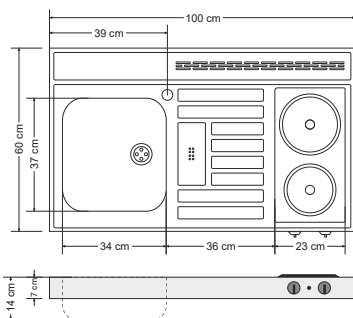

Pantry top 100 stainless steel

article no.	dimension	hob	bowlside
40100 000010 01	100 x 60 x 7cm	electric	bowl right
40100 000020 01	100 x 60 x 7cm	electric	bowl left
40100 000030 01	100 x 60 x 7cm	ceramic	bowl right
40100 000040 01	100 x 60 x 7cm	ceramic	bowl left
40100 000050 01	100 x 60 x 7cm	without	bowl right
40100 000060 01	100 x 60 x 7cm	without	bowl left