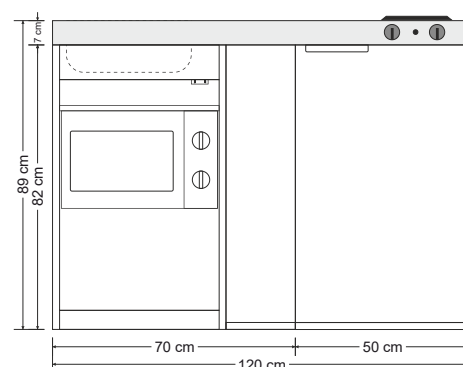

MKM 120 Fridge - Microwave

2-doors cupboard 50/20 cm

with microwave Amica* located behind the door

article no.	colour	hob	bowlside
11120 011011 - XX		electric	bowl right
11120 011021 - XX		electric	bowl left
11120 011031 - XX		ceramic	bowl right
11120 011041 - XX		ceramic	bowl left
11120 011051 - XX		without	bowl right
11120 011061 - XX		without	bowl left