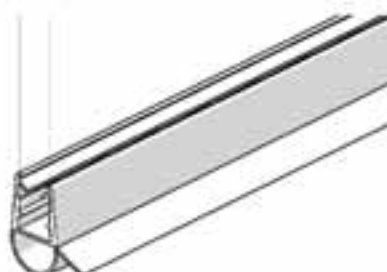

1192410 - Sealing strip for shower door

Aldichtingsstrip
Dichtleiste für Duschtür
Bande d'étanchéité pour porte de douche

Materials: PVC - Polyvinyl chloride
Dimensions: 200cm 5-6mm

Contents: 6x

1192414 - Sealing strip for shower door

Aldichtingsstrip
Dichtleiste für Duschtür
Bande d'étanchéité pour porte de douche

Materials: PVC - Polyvinyl chloride
Dimensions: 200cm 6-8mm

Contents: 6x

1192415 - Sealing strip for shower door with bead

Aldichtingsstrip met kraal
Dichtleiste für Duschtür mit Perle
Bande d'étanchéité pour porte de douche avec perle

Materials: PVC - Polyvinyl chloride
Dimensions: 100cm 5-6mm

Contents: 6x