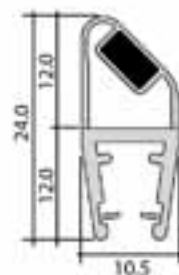

Materials: PVC - Polyvinyl chloride

Dimensions: 200cm 5-6mm

Contents: 4x

haceka

BATHROOM STYLE SINCE 1924

© www.haceka.com - collection 2024 - 01-2024

The information contained in this brochure is provided without guarantees of any kind, either expressed or implied. Fetim Group disclaims any and all liability for typographical, printing, or production errors or changes affecting the products and/or the specifications contained herein.