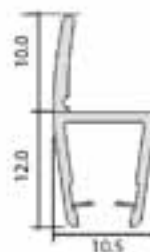

1192415 - Sealing strip for shower door with bead

Aldichtingsstrip met kraal
Dichtleiste für Duschtür mit Perle
Bande d'étanchéité pour porte de douche avec perle

Materials: PVC - Polyvinyl chloride
Dimensions: 100cm 5-6mm

Contents: 6x