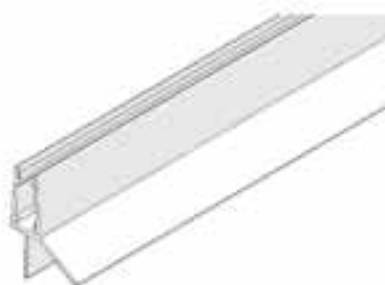

1192407 - Sealing strip for shower door

Aldichtingsstrip
Dichtleiste für Duschtür
Bande d'étanchéité pour porte de douche

Materials: PVC - Polyvinyl chloride
Dimensions: 100cm 5-6mm

Contents: 6x