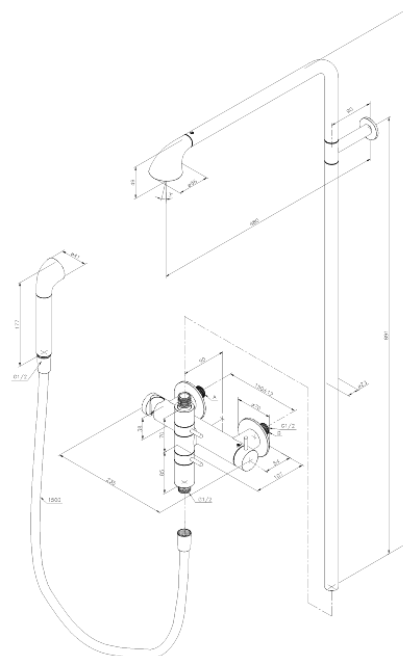

FM Mattsson Mora Group Denmark
Abildager 26 A, 2605 Brøndby, Denmark
Østbirkvej 2, 5240 Odense NØ, Denmark

+45 63 10 22 10 danmark@fmm-mora.com

For more information please visit www.damixa.com

damixa