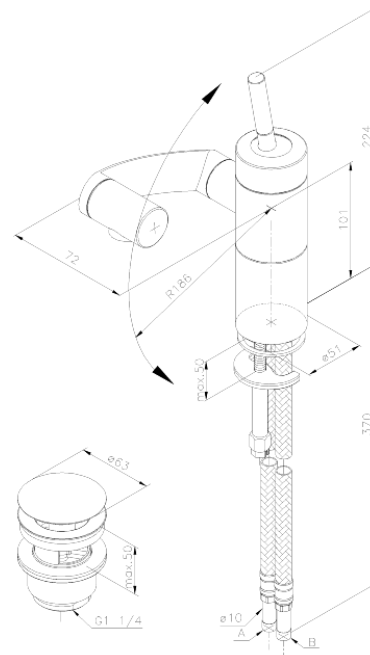

FM Mattsson Mora Group Denmark
Abildager 26 A, 2605 Brøndby, Denmark
Østbirkvej 2, 5240 Odense NØ, Denmark

+45 63 10 22 10 danmark@fmm-mora.com

For more information please visit www.damixa.com

damixa