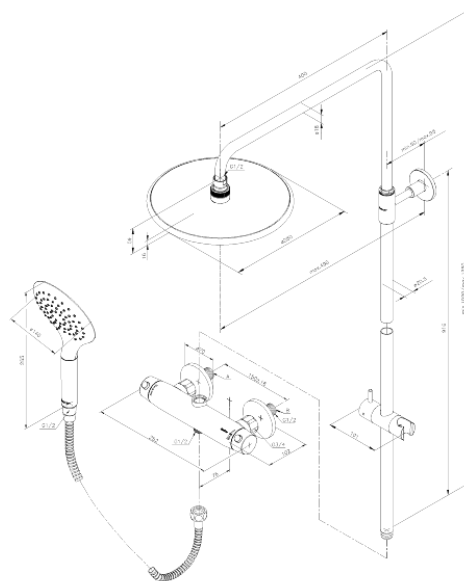

FM Mattsson Mora Group Denmark
Abildager 26 A, 2605 Brøndby, Denmark
Østbirkvej 2, 5240 Odense NØ, Denmark

+45 63 10 22 10 danmark@fmm-mora.com

For more information please visit www.damixa.com

damixa