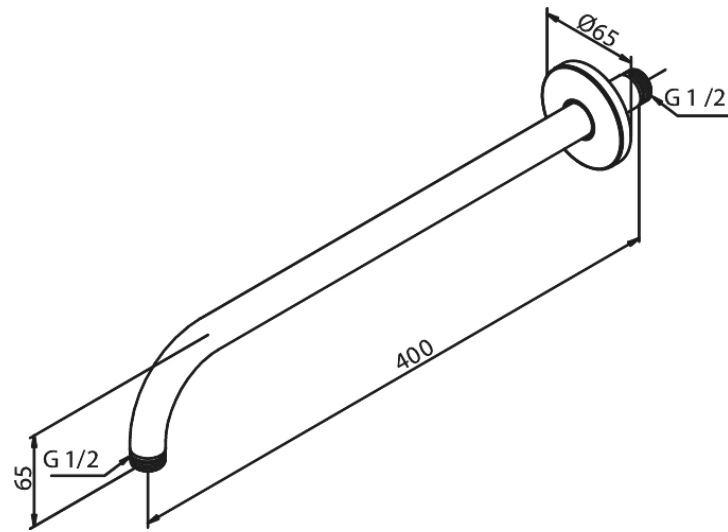

# Arm Long - Wall Mounted

**Article no.:** 7660761  
**Finish:** Matt black  
**Series:** Shower Accessories

**EAN no.:** 5708516828617

FM Mattsson Mora Group Denmark  
Østbirkvej 2, DK-5240 Odense NØ

+45 88 33 00 34 damixa-international@fmm-mora.com