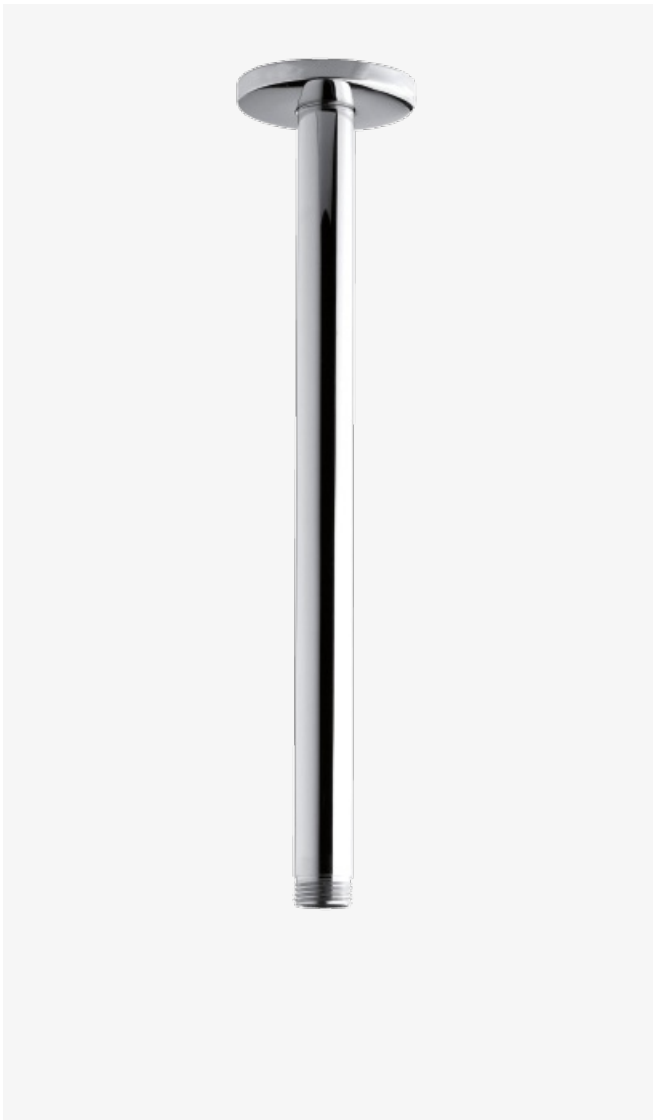

Shower Accessories

Arm - Ceiling Mounted

Article no.: 7660800
Finish: Chrome
Series: Shower Accessories

EAN no.: 5708516710967

FM Mattsson Mora Group Denmark
Østbirkvej 2, DK-5240 Odense NØ

+45 88 33 00 34 damixa-international@fmm-mora.com