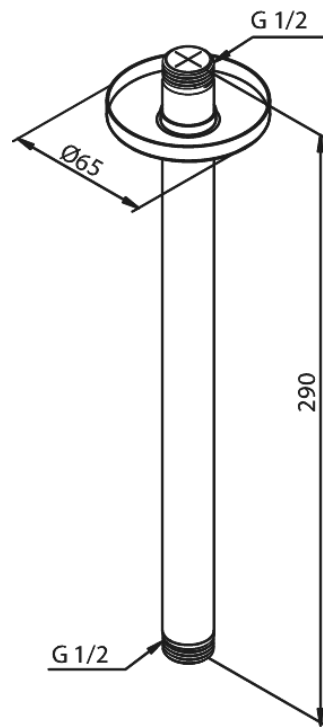

Shower Accessories

Arm - Ceiling Mounted

Article no.: 7660800
Finish: Chrome
Series: Shower Accessories

EAN no.: 5708516710967

FM Mattsson Mora Group Denmark
Østbirkvej 2, DK-5240 Odense NØ

+45 88 33 00 34 damixa-international@fmm-mora.com