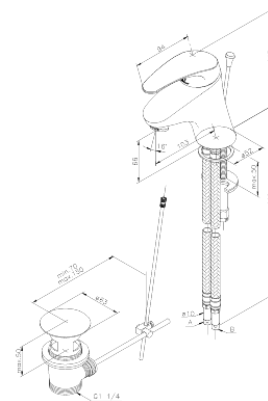

FM Mattsson Mora Group Denmark
Abildager 26 A, 2605 Brøndby, Denmark
Østbirkvej 2, 5240 Odense NØ, Denmark

+45 63 10 22 10 danmark@fmm-mora.com

For more information please visit www.damixa.com

damixa