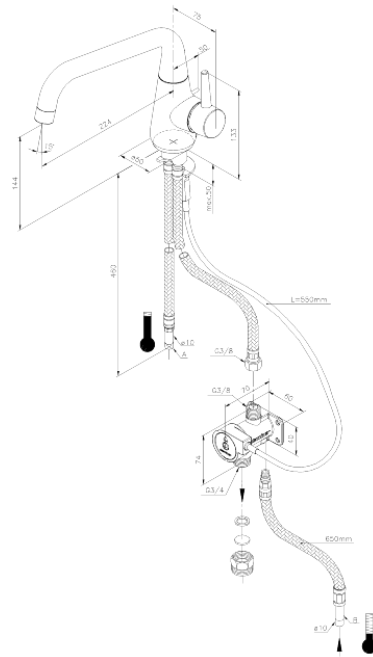

Bell

Kitchen Mixer

Article no.: 900010000
Finish: Chrome
Series: Bell

VVS no.:
EAN no.:

Standard features:

Ceramic cartridge
Swivel spout
120° swivel limitation
Dishwasher Shut off valve

Product features

FM Mattsson Mora Group Denmark
Abildager 26 A, 2605 Brøndby, Denmark
Østbirkvej 2, 5240 Odense NØ, Denmark