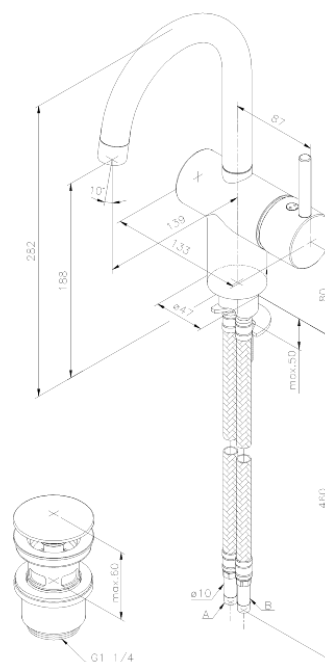

FM Mattsson Mora Group Denmark
Abildager 26 A, 2605 Brøndby, Denmark
Østbirkvej 2, 5240 Odense NØ, Denmark

+45 63 10 22 10 danmark@fmm-mora.com

For more information please visit www.damixa.com

damixa