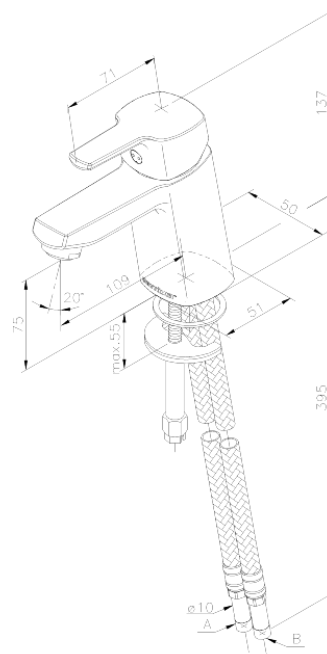

FM Mattsson Mora Group Denmark
Abildager 26 A, 2605 Brøndby, Denmark
Østbirkvej 2, 5240 Odense NØ, Denmark

+45 63 10 22 10 danmark@fmm-mora.com

For more information please visit www.damixa.com

damixa