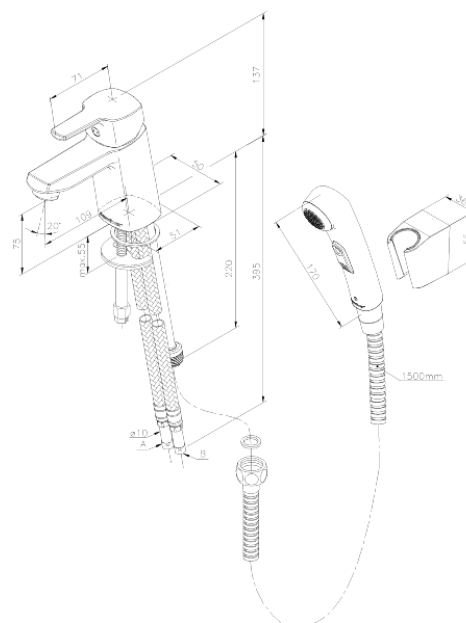

FM Mattsson Mora Group Denmark
Abildager 26 A, 2605 Brøndby, Denmark
Østbirkvej 2, 5240 Odense NØ, Denmark

+45 63 10 22 10 danmark@fmm-mora.com

For more information please visit www.damixa.com

damixa