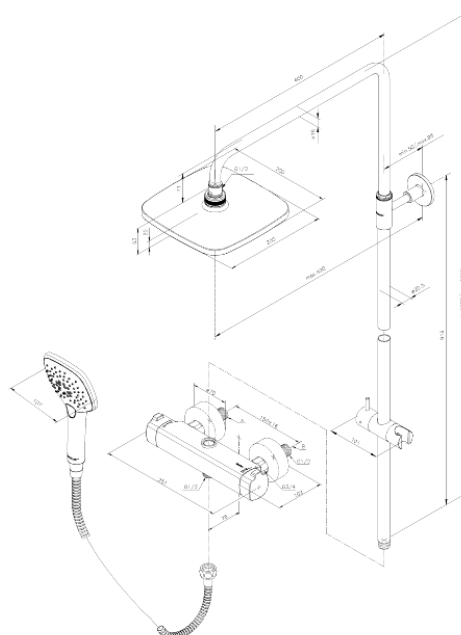

FM Mattsson Mora Group Denmark
Abildager 26 A, 2605 Brøndby, Denmark
Østbirkvej 2, 5240 Odense NØ, Denmark

+45 63 10 22 10 danmark@fmm-mora.com

For more information please visit www.damixa.com

damixa