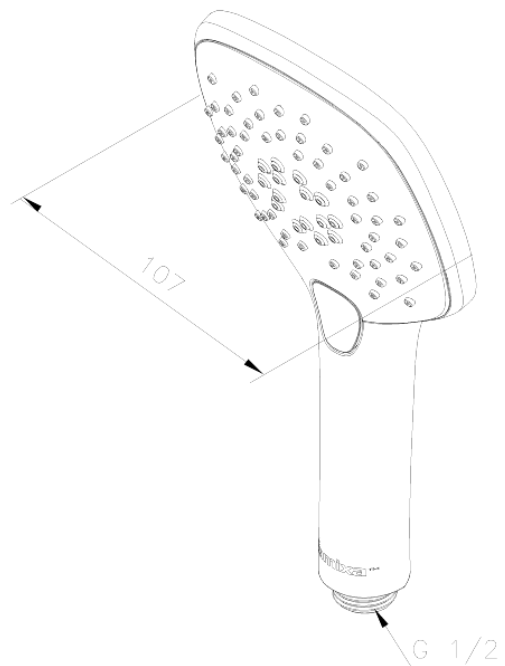

FM Mattsson Mora Group Denmark
Abildager 26 A, 2605 Brøndby, Denmark
Østbirkvej 2, 5240 Odense NØ, Denmark

+45 63 10 22 10 danmark@fmm-mora.com

For more information please visit www.damixa.com

damixa