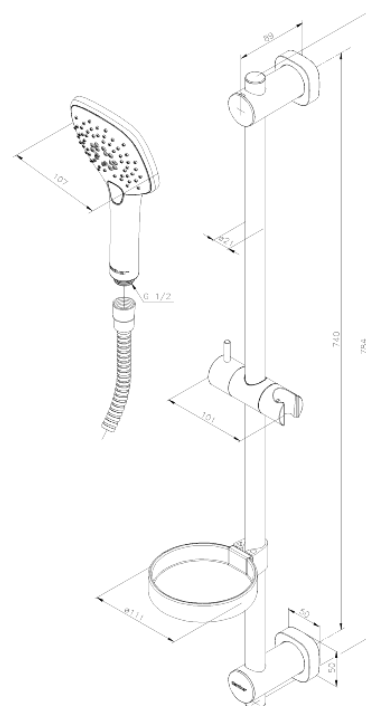

Pine

Flex Shower Set

Article no.: 766680000

EAN no.: 5708516821458

Finish: Chrome

Series: Pine

Standard features:

Incl. Soap dish & Glider

1500 mm plastic hose

Water consumption max.6 l/min

Product features

FM Mattsson Mora Group Denmark
Abildager 26 A, 2605 Brøndby, Denmark
Østbirkvej 2, 5240 Odense NØ, Denmark

+45 63 10 22 10 danmark@fmm-mora.com