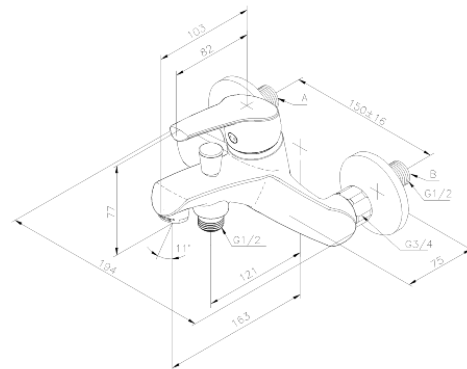

FM Mattsson Mora Group Denmark
Abildager 26 A, 2605 Brøndby, Denmark
Østbirkvej 2, 5240 Odense NØ, Denmark

+45 63 10 22 10 danmark@fmm-mora.com

For more information please visit www.damixa.com

damixa