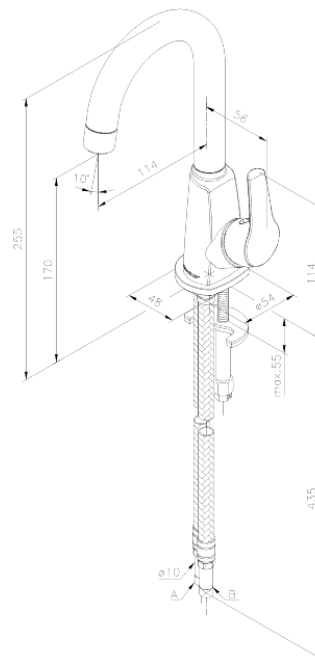

FM Mattsson Mora Group Denmark
Abildager 26 A, 2605 Brøndby, Denmark
Østbirkvej 2, 5240 Odense NØ, Denmark

+45 63 10 22 10 danmark@fmm-mora.com

For more information please visit www.damixa.com

damixa