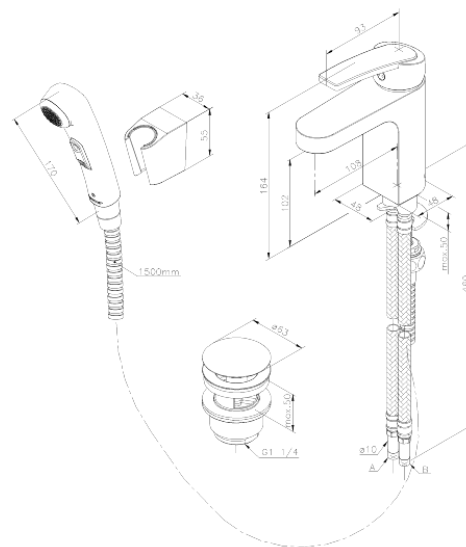

FM Mattsson Mora Group Denmark
Abildager 26 A, 2605 Brøndby, Denmark
Østbirkvej 2, 5240 Odense NØ, Denmark

+45 63 10 22 10 danmark@fmm-mora.com

For more information please visit www.damixa.com

damixa