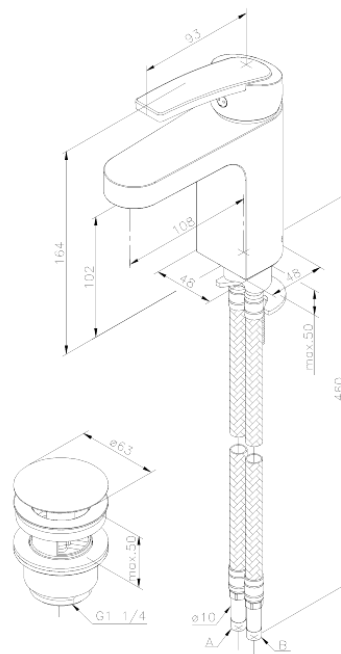

FM Mattsson Mora Group Denmark
Abildager 26 A, 2605 Brøndby, Denmark
Østbirkvej 2, 5240 Odense NØ, Denmark

+45 63 10 22 10 danmark@fmm-mora.com

For more information please visit www.damixa.com

damixa