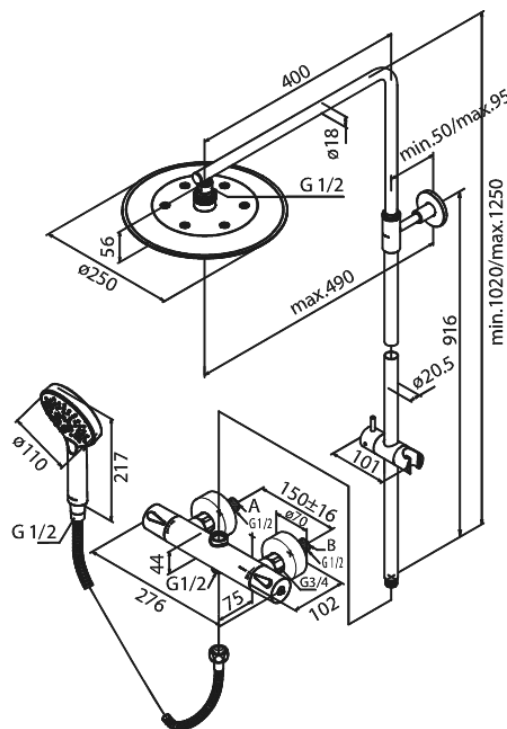

FM Mattsson Mora Group Denmark
Abildager 26 A, 2605 Brøndby, Denmark
Østbirkvej 2, 5240 Odense NØ, Denmark

+45 88 33 00 34 damixa-international@fmm-mora.com

Mere information på www.damixa.com

damixa