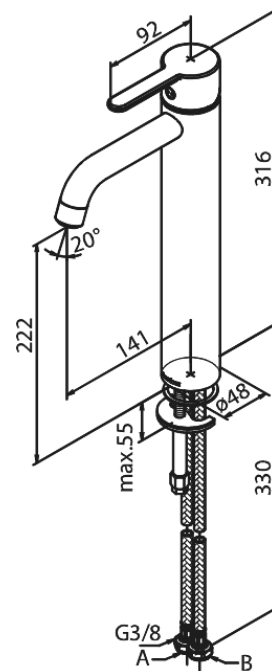

FM Mattsson Mora Group Denmark
Abildager 26 A, 2605 Brøndby, Denmark
Østbirkvej 2, 5240 Odense NØ, Denmark

+45 88 33 00 34 damixa-international@fm-m-mora.com

Mere information på www.damixa.com

damixa