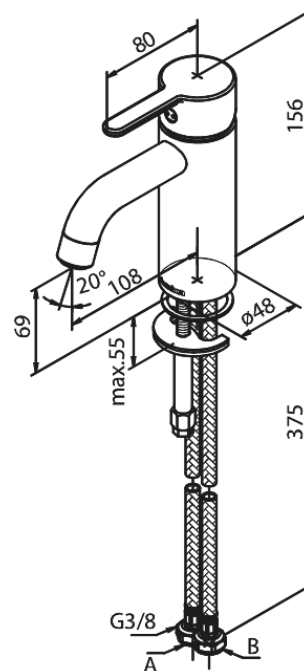

FM Mattsson Mora Group Denmark
Abildager 26 A, 2605 Brøndby, Denmark
Østbirkvej 2, 5240 Odense NØ, Denmark

+45 88 33 00 34 damixa-international@fm-mora.com

Mere information på www.damixa.com

damixa